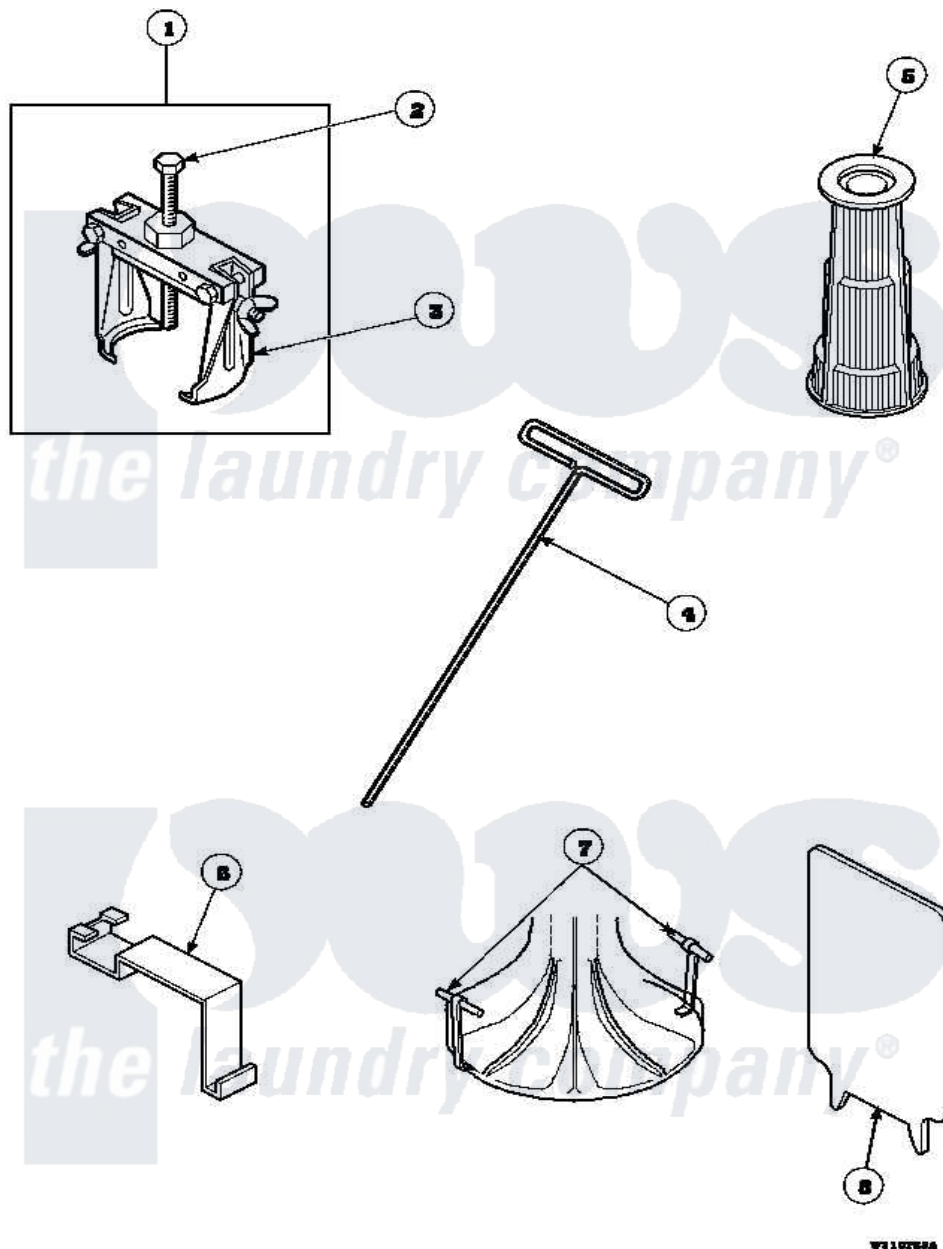

Amana AWM473W2 (BOM: PAWM473W2) 20 - SPECIAL TOOLS

Amana Residential Amana AWM473W2 (BOM: PAWM473W2) Washer Parts Parts Diagram 20 - SPECIAL TOOLS

[Click on the part number to view part](#)

Item	Original Part Number	Replaced By	Status	Part Description
1	294P4			Bell Tool
2	294P4B			Drive Bell Bolt
3	294P4A			Jaw, Drive Bell Tool
4	291P4		Not Available	WRENCH, T - ALLEN
5	293P4			Seal Tool
6	273P4			Tub Cover Gasket Tool
7	254P4P			Agitator Hooks
8	272P4			Tool, Lid Switch Instal
NI	555P3	725P3		Kit