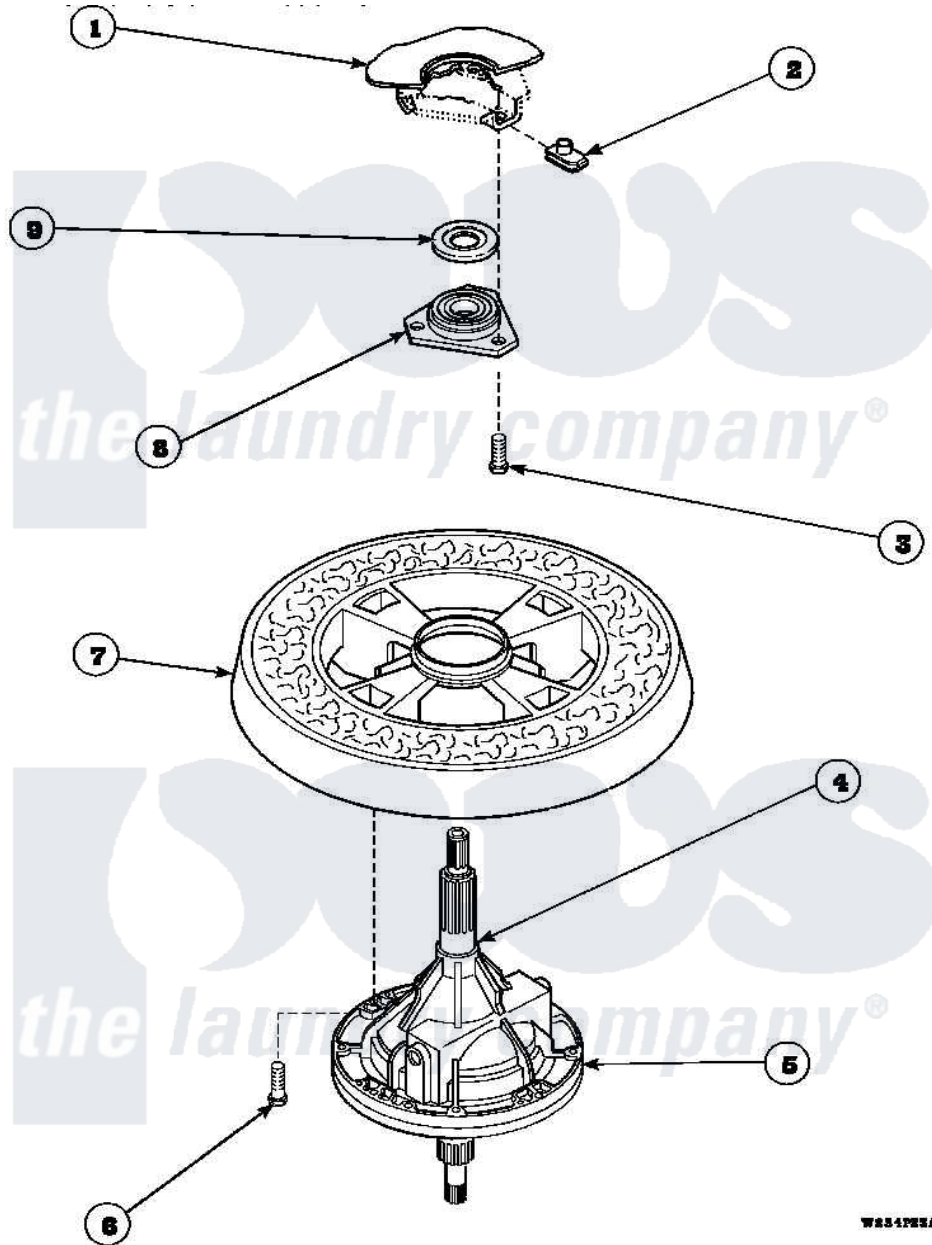

**Amana AWM473W2 (BOM: PAWM473W2) 22 - TRANSMISSION ASSY AND BALANCING RING**

Amana Residential Amana AWM473W2 (BOM: PAWM473W2) Washer Parts Parts Diagram 22 - TRANSMISSION ASSY AND BALANCING RING  
 Click on the part number to view part

Item	Original Part Number	Replaced By	Status	Part Description
1	<a href="#">34438P</a>			Assembly, Outer Tub
2	<a href="#">27222</a>			Nut, Retainer 5/16-18
3	36991	<a href="#">3400500</a>		Bolt, 3405245 5/16-18 X 3/4
4	<a href="#">27604P</a>			Never-Seeze 1 Oz Tube
5	<a href="#">34526P</a>			Assembly, Transmission
6	37047		Not Available	SCREW, CAP
7	34731		Not Available	ASSY,BALANCE RING-COMPL
8	27182	<a href="#">40004201P</a>		Main Bearing Assembly
9	<a href="#">27187</a>			Flinger