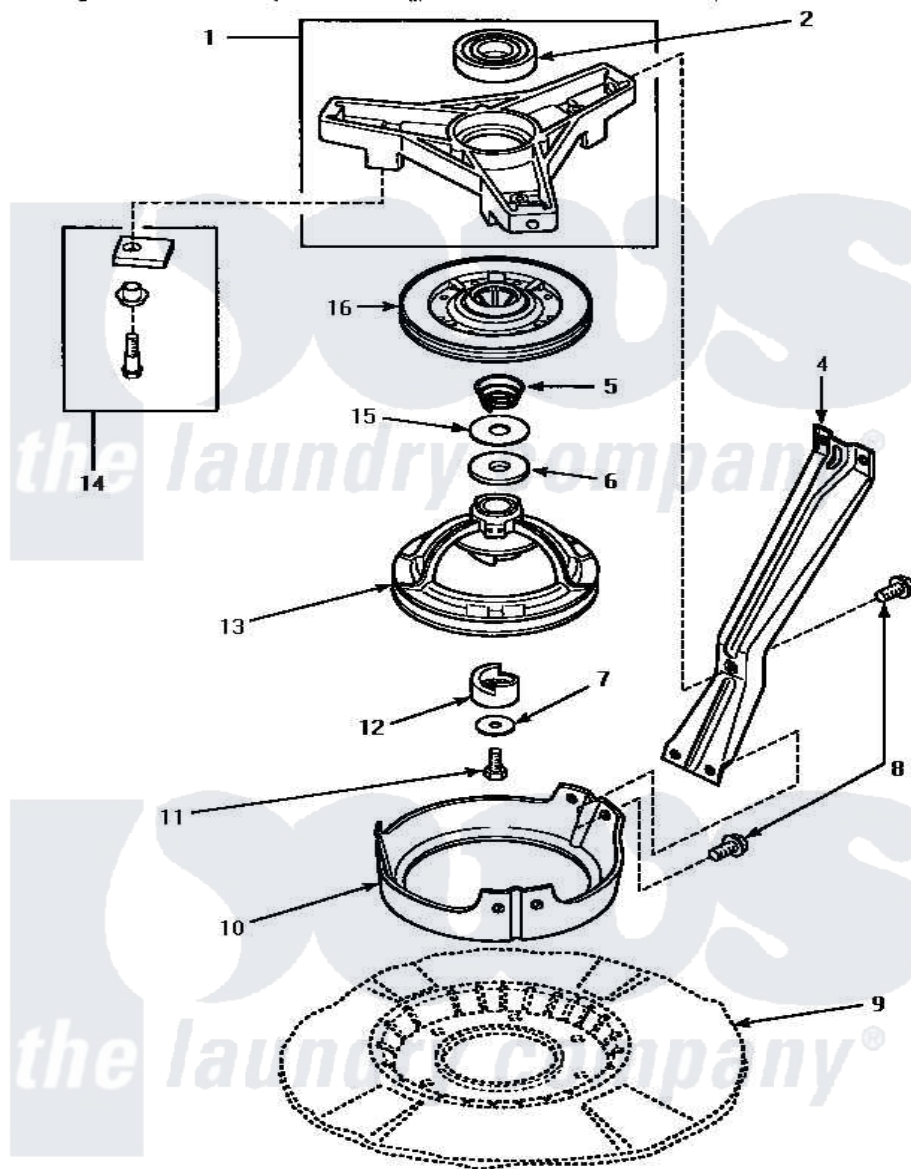

# Amana AWM492 03 - BRG HSG/BRAKE/PULLEY & PIVOT DOME

## BEARING HOUSING, BRAKE, PULLEY AND PIVOT DOME

Amana Residential Amana AWM492 Washer Parts Parts Diagram 03 - BRG HSG/BRAKE/PULLEY & PIVOT DOME

Click on the part number to view part

Item	Original Part Number	Replaced By	Status	Part Description
1	<a href="#">35746</a>			Assembly, Bearing Housing-L
2	28944R	<a href="#">40004001</a>		Bearing, Main
4	34471		Not Available	LEG,SUPPORT
5	<a href="#">33435</a>			Spring, Conical
6	27015	<a href="#">40063201</a>		Washer, Flat
7	26509	<a href="#">40041501</a>		Washer
8	35369	<a href="#">40128701</a>		Screw, 5/16-18 X .50
9	Y00000000		Not Available	SEE NOTE BASE ASSEMBLY
10	<a href="#">34470</a>			Dome, Pivot
11	27220	<a href="#">40063401</a>		Screw, 1/4-20 x 5/8 Hex
12	<a href="#">27018</a>			Helix
13	<a href="#">34921</a>			Assembly, Pulley-Spin And Agitate
14	548P3	<a href="#">R9900543</a>		Pad-Brake
15	35535	<a href="#">40065701</a>		Washer, 2 Odx.63 ID
16	31961P	<a href="#">R9900474</a>		Brake Assembly