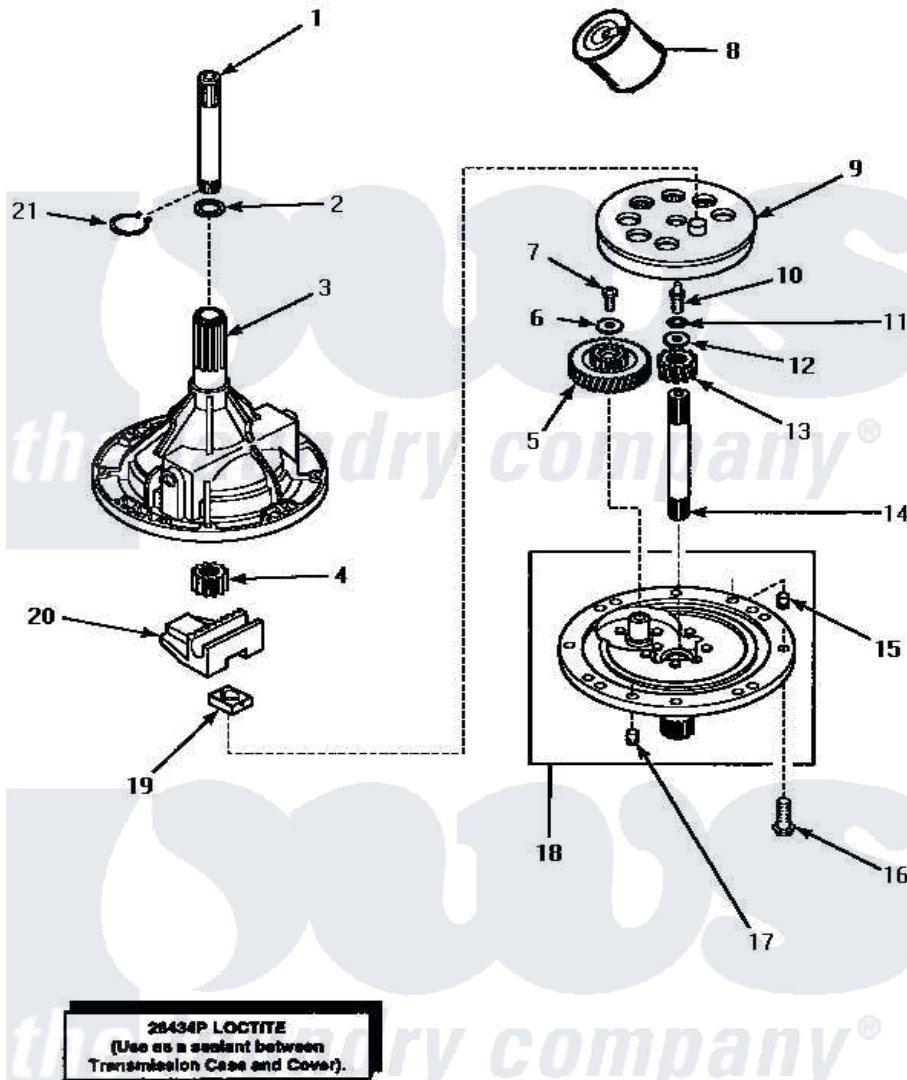

# Amana AWM493 01 - 34526 TRANSMISSION ASSY

## 34526 TRANSMISSION ASSEMBLY

Amana [Residential Amana AWM493 Washer Parts](#) Parts Diagram 01 - 34526 TRANSMISSION ASSY  
 Click on the part number to view part

Item	Original Part Number	Replaced By	Status	Part Description
1	<a href="#">Y36570</a>			Shaft, Output
2	<a href="#">35092</a>			Washer, 3628id X 1.00 X .056
3	33223		Not Available	ASSY,TRANSMISSION CASE
4	<a href="#">27003</a>			Pinion, Agitator
5	<a href="#">29161</a>			Gear, Reduction
6	29260		Not Available	WASHER
7	<a href="#">29273</a>			Screw, 1/4-20 X 3/8
8	<a href="#">27243P</a>			Oil, CW Transmission F-
9	<a href="#">26577</a>			Assembly, Gear And Stud
10	27030		Not Available	SCREW,1/4-20 SPECIAL
11	<a href="#">21456</a>			Lockwasher, 1/4 Intshkp
12	26509	<a href="#">40041501</a>		Washer
13	<a href="#">Y29160</a>			Pinion, Drive
14	<a href="#">34853</a>			Shaft, Input
15	<a href="#">27172</a>			Pin, Dowel
16	32814		Not Available	SCREW,1/4-20X7/8 SERRA

17	<a href="#">27172</a>		Pin, Dowel
18	34854	<a href="#">38290</a>	Assembly, Cover
19	<a href="#">26493</a>		Slide
20	<a href="#">Y31526</a>		Rack
21	<a href="#">27197</a>		Ring, Retaining
NI	Y34526	<a href="#">34526P</a>	Assembly, Transmission
"	28434P		Not Available LOCTITE