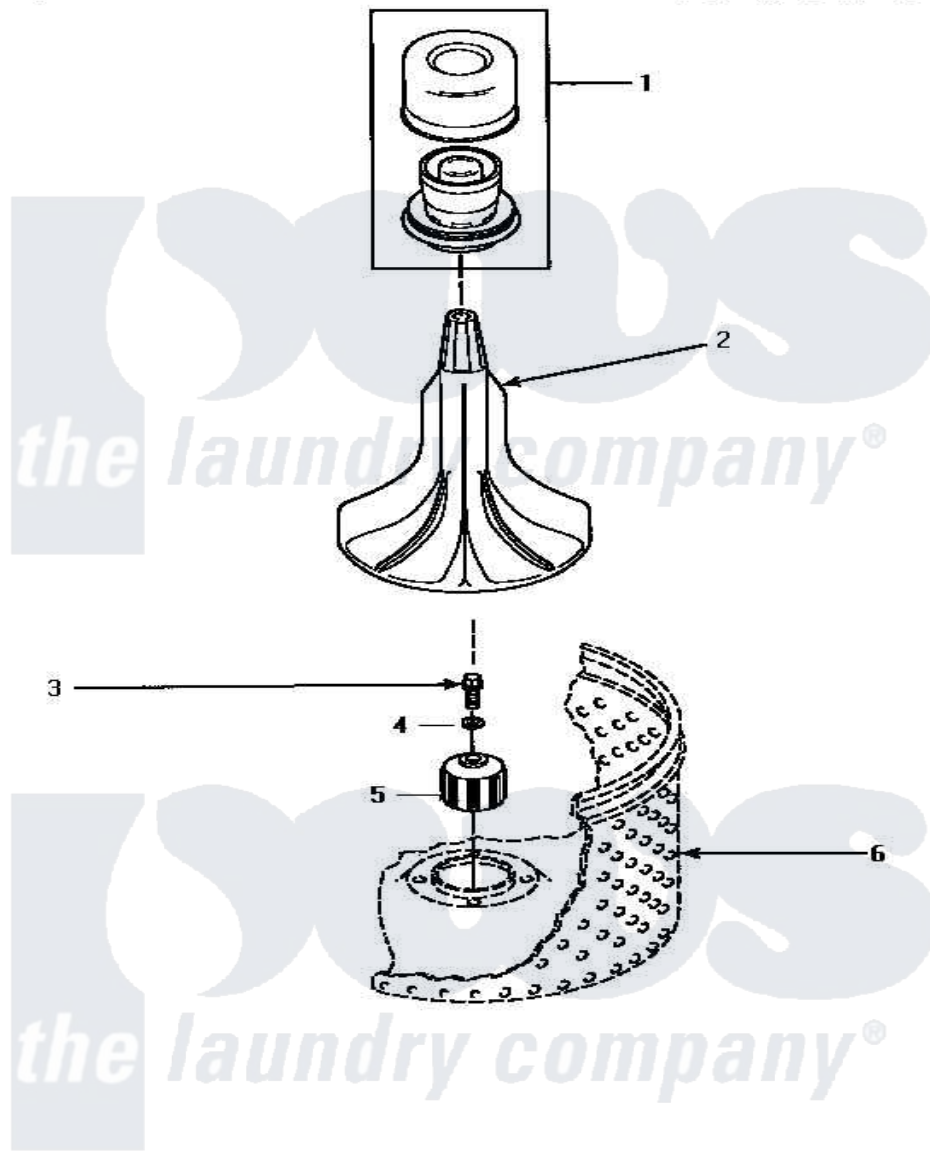

Amana AWM493 02 - AGITATOR & DRIVE BELL

AGITATOR AND DRIVE BELL

Amana [Residential Amana AWM493 Washer Parts](#) Parts Diagram 02 - AGITATOR & DRIVE BELL

[Click on the part number to view part](#)

Item	Original Part Number	Replaced By	Status	Part Description
2	33514	40000501W		Agitator, Flex Vane
3	34288	40065102		Screw, Shoulder 1/4
4	36472			O-Ring
5	34504P	R9900189		Kit, Drive Bell And Seal
6	Y00000000		Not Available	SEE NOTE WASHTUB