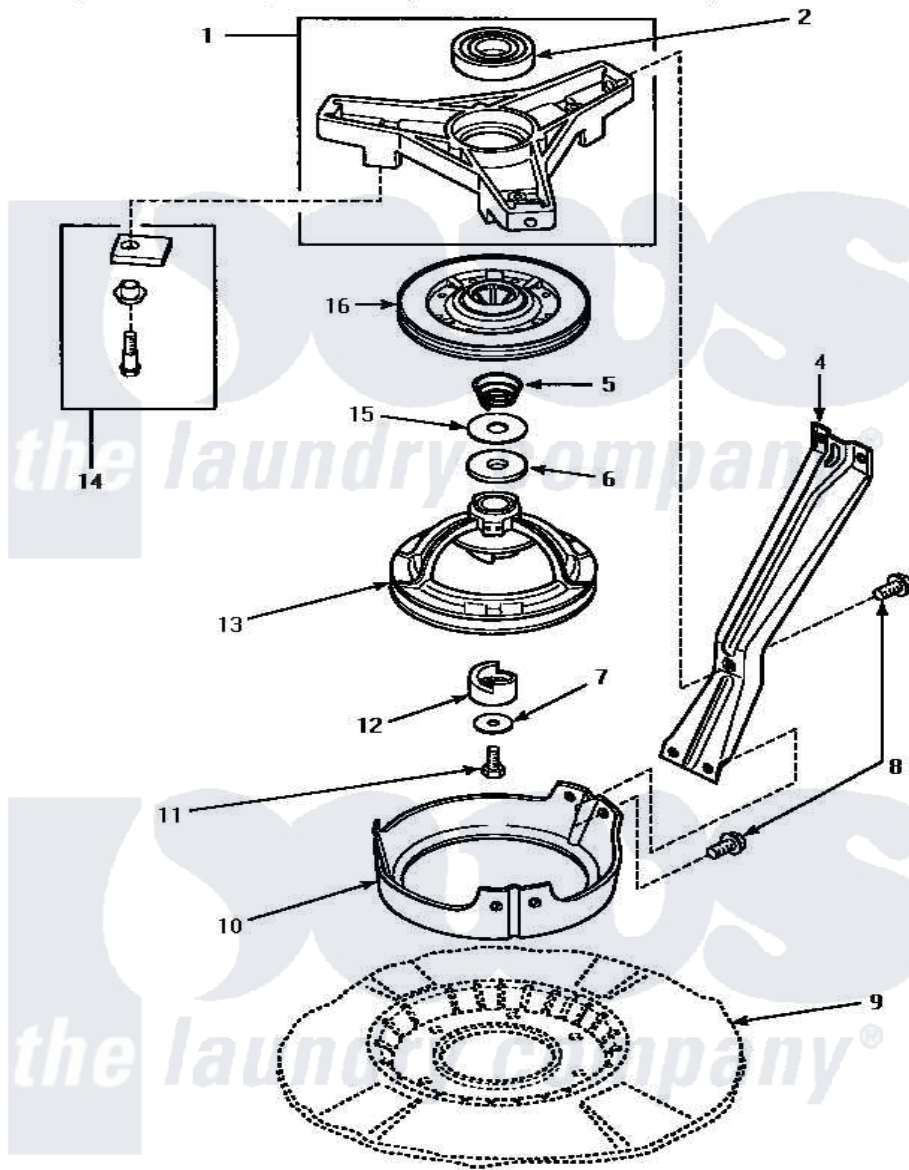

Amana AWM493 03 - BRG HSG/BRAKE/PULLEY & PIVOT DOME

BEARING HOUSING, BRAKE, PULLEY AND PIVOT DOME

Amana Residential Amana AWM493 Washer Parts Parts Diagram 03 - BRG HSG/BRAKE/PULLEY & PIVOT DOME

Click on the part number to view part

Item	Original Part Number	Replaced By	Status	Part Description
1	35746			Assembly, Bearing Housing-L
2	28944R	40004001		Bearing, Main
4	34471		Not Available	LEG,SUPPORT
5	33435			Spring, Conical
6	27015	40063201		Washer, Flat
7	26509	40041501		Washer
8	35369	40128701		Screw, 5/16-18 X .50
9	Y00000000		Not Available	SEE NOTE BASE ASSEMBLY
10	34470			Dome, Pivot
11	27220	40063401		Screw, 1/4-20 x 5/8 Hex
12	27018			Helix
13	34921			Assembly, Pulley-Spin And Agitate
14	548P3	R9900543		Pad-Brake
15	35535	40065701		Washer, 2 Odx.63 ID
16	31961P	R9900474		Brake Assembly