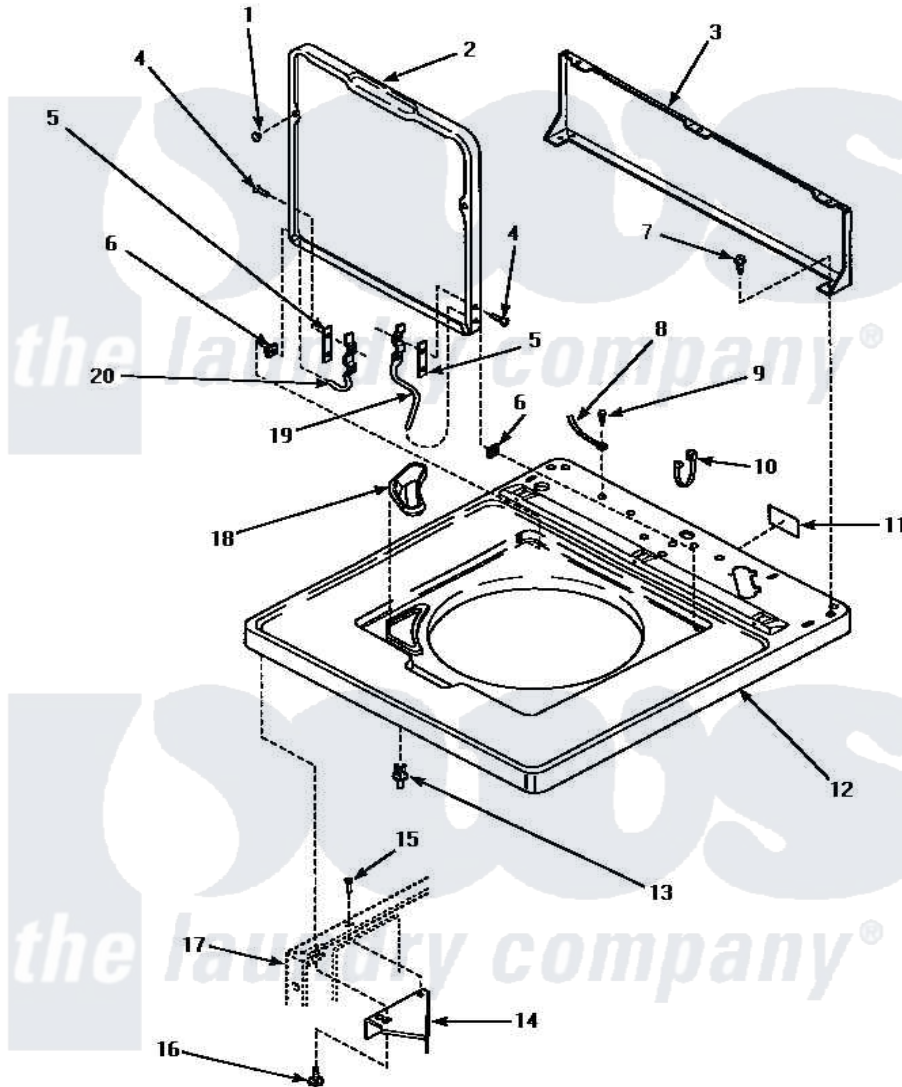

# Amana AWM493 04 - CAB TOP/LOADING DR & CTRL HOOD REAR PAN

\*ADD SUFFIX LETTER TO PART NUMBER TO DESIGNATE COLOR.  
 H Harvest Gold L Almond W White

## CABINET TOP, LOADING DOOR AND CONTROL HOOD REAR PANEL

Amana [Residential Amana AWM493 Washer Parts](#) Parts Diagram 04 - CAB TOP/LOADING DR & CTRL HOOD REAR PAN

Click on the part number to view part

Item	Original Part Number	Replaced By	Status	Part Description
1	21685	<a href="#">40038001</a>		Bumper
2	<a href="#">33541WP</a>			Lid, W/Instructions
"	<a href="#">33541LP</a>			Lid, W/Instructions
"	33541HP		Not Available	LID,W/INSTRUCTIONS
3	34903		Not Available	PANEL, BACK HOOD (USE 37782)
4	34337	<a href="#">W10119828</a>		Screw, Lid Hinge Mounting
5	<a href="#">34338</a>			Gasket, Hinge
6	33446	<a href="#">40008201</a>		Bushing, Hinge
7	23962	<a href="#">W10116760</a>		Screw
8	Y00000000		Not Available	SEE NOTE GROUND WIRE, GREEN
9	<a href="#">52909</a>			Screw, 10B-16 X 1/2 HeX
10	21903	<a href="#">211881</a>		Grommet, Cord Part Not Used-Gas Models Only
11	24903		Not Available	STICKER,DISCONNECT POW