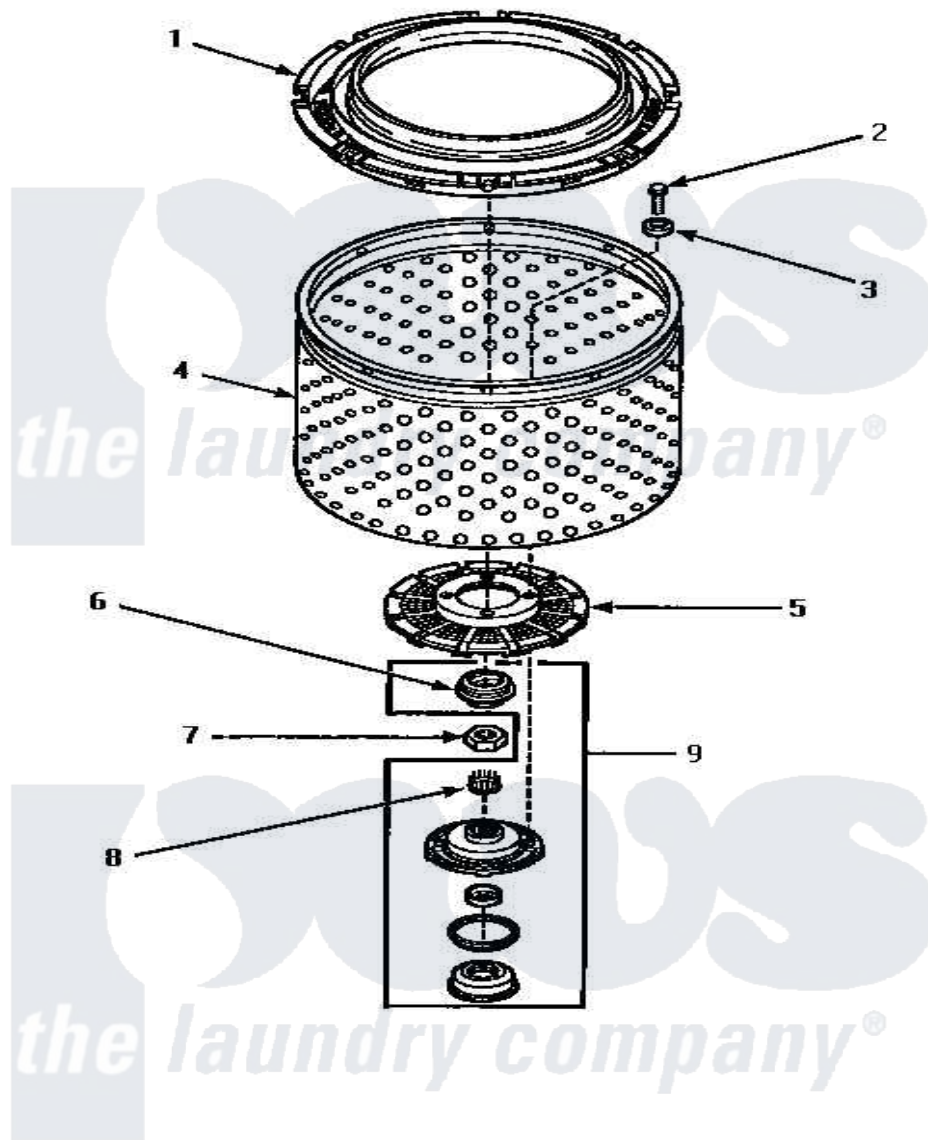

Amana AWM493 05 - CLOTHES GUARD/WASHTUB/LINT FILTER & HUB

CLOTHES GUARD, WASHTUB, LINT FILTER AND HUB

Amana [Residential Amana AWM493 Washer Parts Diagram 05 - CLOTHES GUARD/WASHTUB/LINT FILTER & HUB](#)

[Click on the part number to view part](#)

Item	Original Part Number	Replaced By	Status	Part Description
1	35035			Guard, Clothes
2	27202	W10116787		Screw
3	28094			Gasket
4	33501P	R9900144		Kit- Wash
5	32998	39371		Filter Lin
6	34184	R9900189		Kit, Drive Bell And Seal
7	Y29220	40016301		Nut, Lock
8	29728	40008301		Insert, Spline
9	495P3	R9900552		Hub And Seal