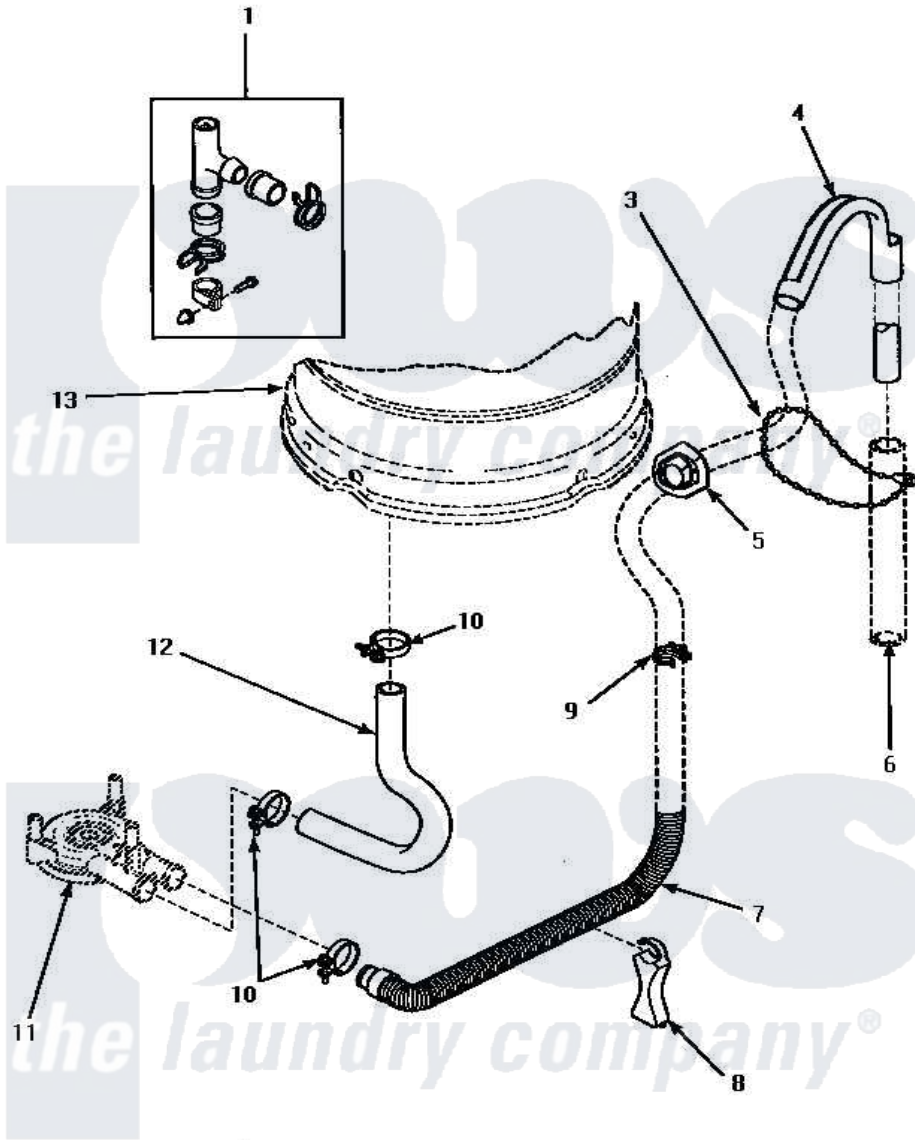

Amana AWM493 06 - DRAIN HOSE & SIPHON BREAK

DRAIN HOSE AND SIPHON BREAK

Amana [Residential Amana AWM493 Washer Parts](#) Parts Diagram 06 - DRAIN HOSE & SIPHON BREAK
 Click on the part number to view part

Item	Original Part Number	Replaced By	Status	Part Description
1	562P3	76660		Break-Sphn
3	33489	8539404		Tie-Wire
4	33615	22003814		Retainer, Drain Hose
5	32219			Relief, Strain
6	Y00000000		Not Available	SEE NOTE STANDPIPE
7	34502	40053901		Hose, Drain
8	35487			Support, Hose
9	36014			Clip, Retainer-Hose
10	35384	285655		Clamp, Hose
11	Y00000000		Not Available	SEE NOTE PUMP ASSEMBLY
12	35753			Hose, Tub To Pump-Ddp
13	Y00000000		Not Available	SEE NOTE OUTER TUB
NI	406P3	451P3		Kit Drain Extension