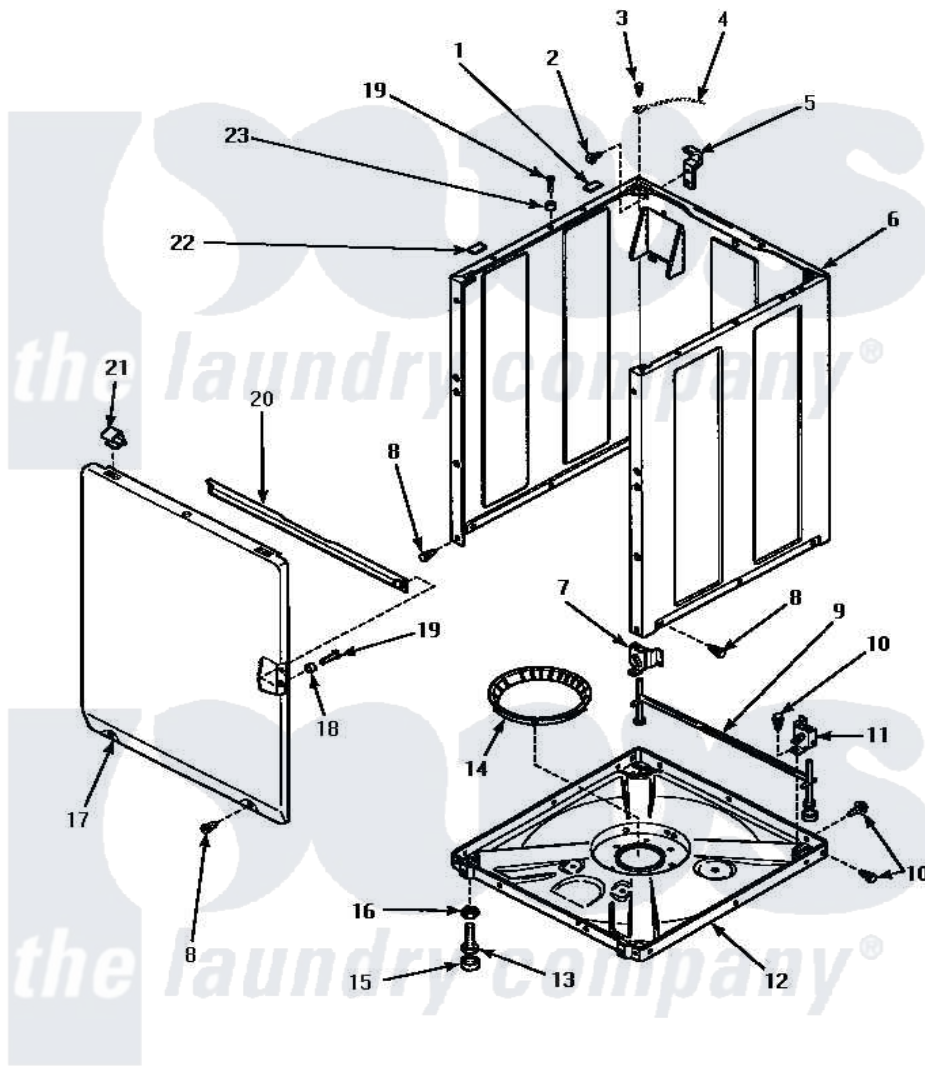

Amana AWM493 07 - FRONT PANEL, BASE & CABINET ASSY

ADD SUFFIX LETTER TO PART NUMBER TO DESIGNATE COLOR.
 H Harvest Gold L Almond W White

FRONT PANEL, BASE AND CABINET ASSEMBLY

Amana [Residential Amana AWM493 Washer Parts](#) Parts Diagram 07 - FRONT PANEL, BASE & CABINET ASSY
 Click on the part number to view part

Item	Original Part Number	Replaced By	Status	Part Description
1	36226			Pad, Bumper .25
2	34499		Not Available	SCREW, No.10B X 1/4 TAP IN HX
3	56392		Not Available	SCREW,8-18 X 3/8 TAPPI
4	Y00000000		Not Available	SEE NOTE GROUND WIRE, GREEN
5	Y27103			Hinge, Hold-Down Lug
6	34475WP	38612WP		Kit-Service
"	34475LP	38612LP		Kit Service Cabinet
"	34475HP		Not Available	KIT,SERVICE CABINET
7	36037			Bracket, Sll-Left
8	27196	27001200		Screw
9	34443			Assembly, Leg And Stabilier
10	35148		Not Available	SCREW,1/4-14 X 3/8 HX HD
11	36036		Not Available	BRACKET,SLL-RIGHT
12	34434P			Assembly Nut/Leg Base
13	Y34319	22003428		Leg, Adjustable

14	36108		Not Available	SNUBBER PAD & ISOLATOR
15	34318	40016001		Foot, Rubber
16	Y21899	40038101		Nut, Leg
17	34656HP		Not Available	ASSY,FRONT PANEL
"	34656WP			Assembly, Front Panel
"	34656LP			Assembly, Front Panel
18	28102			Locator, Panel
19	32671	Y014874		Screw, Idler Arm And Sleeve
20	Y35097		Not Available	BRACE, FRT PNL
21	35865			Clip, Hold-Down Front Panel
22	Y56128			Pad, Bumper
23	56079	505187		Locator, Panel