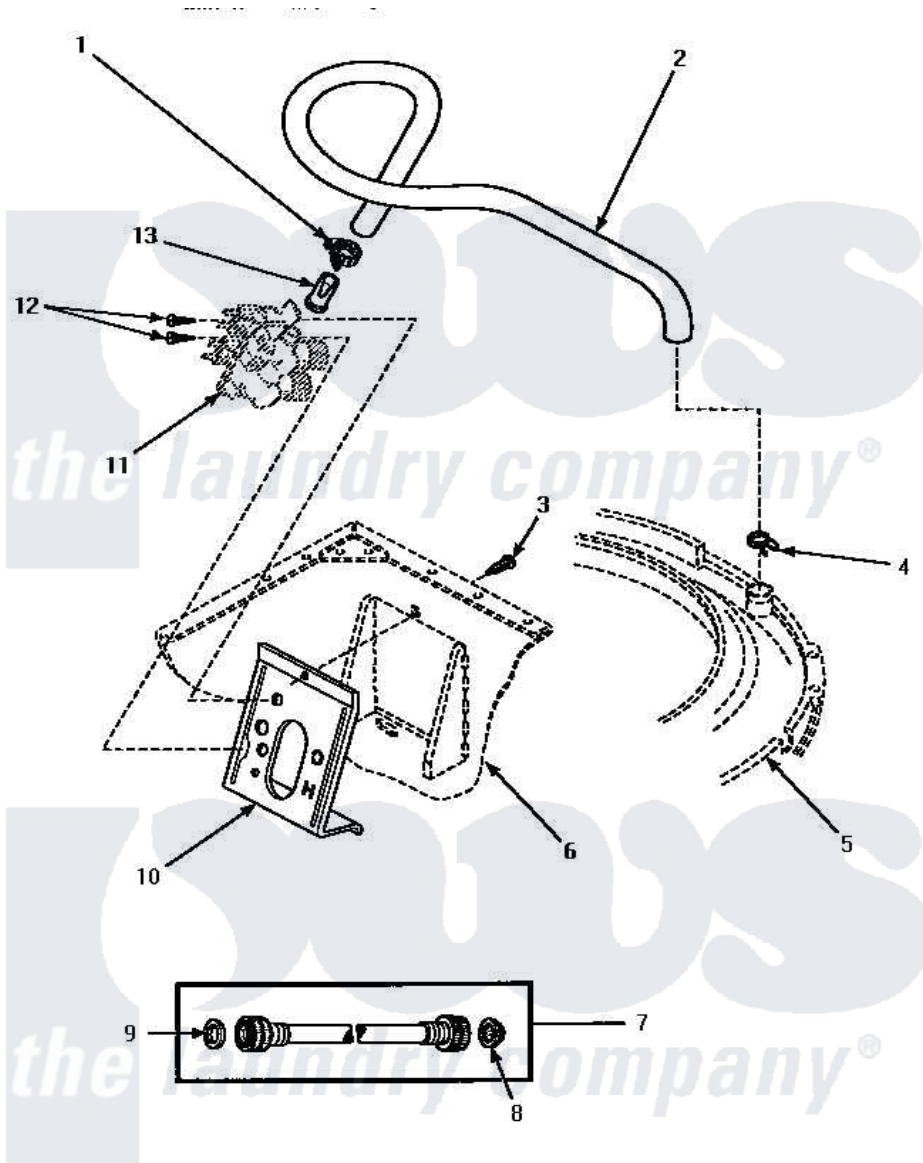

Amana AWM493 09 - INLET/FILL HOSE & MIXING VLV MTG BRKT

INLET HOSE, FILL HOSE AND MIXING VALVE MOUNTING BRACKET

Amana [Residential Amana AWM493 Washer Parts](#) Parts Diagram 09 - INLET/FILL HOSE & MIXING VLV MTG BRKT
 Click on the part number to view part

Item	Original Part Number	Replaced By	Status	Part Description
1	27643	596669		Clamp, Manifold
2	35874	38155		Hose, Mix Valve To TU
3	33562	27001200		Screw
4	29210			Hose Clamp
5	Y00000000		Not Available	SEE NOTE OUTER TUB COVER
6	Y00000000		Not Available	SEE NOTE CABINET
7	28330P	202860		Inlet Hose Assembly
8	28605	22002960		Strainer, Washer Inlet
9	20290	Y013783		Washer, Inlet Hose
10	34972	39407		Bracket, Valve
11	Y00000000		Not Available	SEE NOTE MIXING VALVE ASSEMBLY
12	56392		Not Available	SCREW,8-18 X 3/8 TAPPI
13	34500	22001900		Preventer, Back Flow