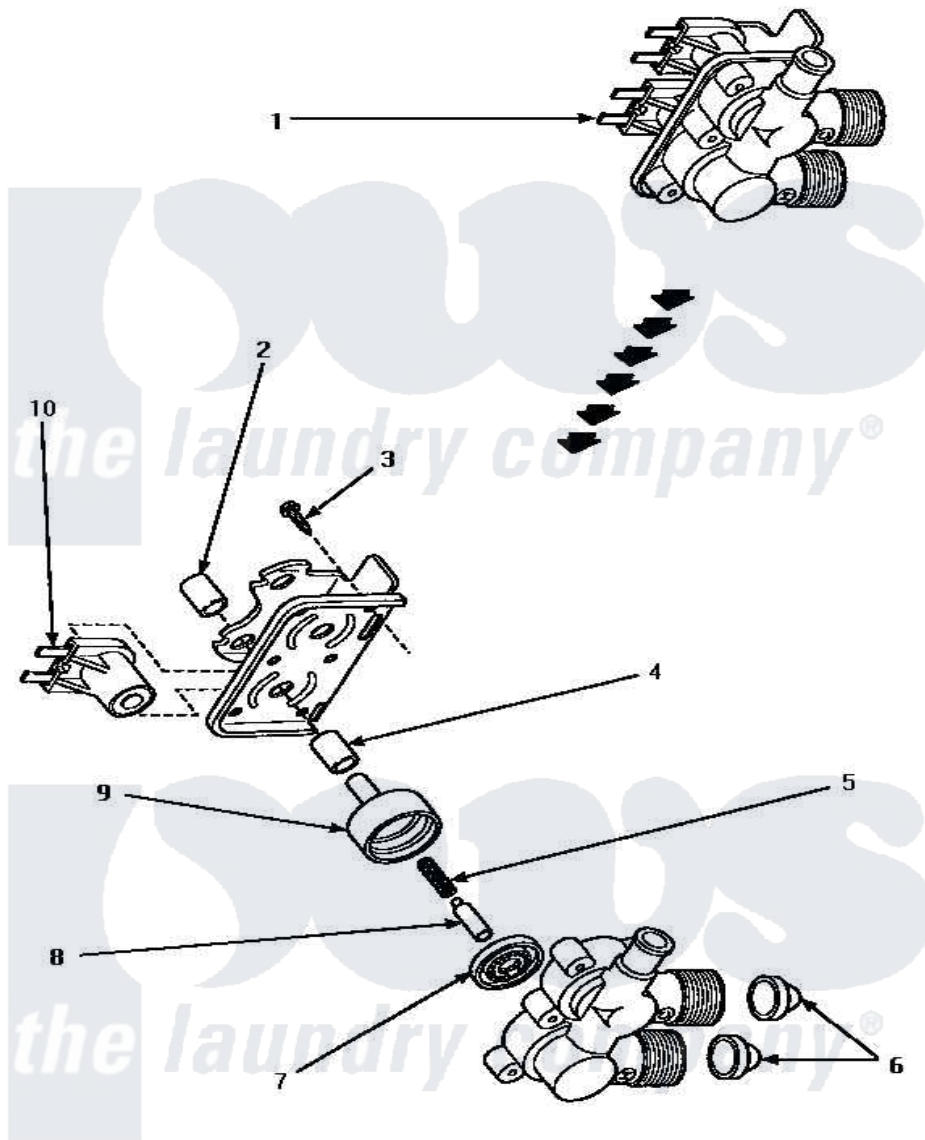

# Amana AWM493 10 - MIXING VALVE ASSY

## MIXING VALVE ASSEMBLY

Amana [Residential Amana AWM493 Washer Parts](#) Parts Diagram 10 - MIXING VALVE ASSY

[Click on the part number to view part](#)

Item	Original Part Number	Replaced By	Status	Part Description
1	34963	<a href="#">34963P</a>		Valve Mixing Package
2	24128		Not Available	SLEEVE, LONG
3	25817C		Not Available	SCREW
4	24129		Not Available	SLEEVE, SHORT
5	23224E		Not Available	SPRING
6	24122	<a href="#">22002960</a>		Strainer, Washer Inlet
7	24134		Not Available	DIAPHRAGM
8	24132		Not Available	ARMATURE
9	<a href="#">24130</a>			Guide, Armature
10	33930A	<a href="#">33930</a>		Valve, Mixing