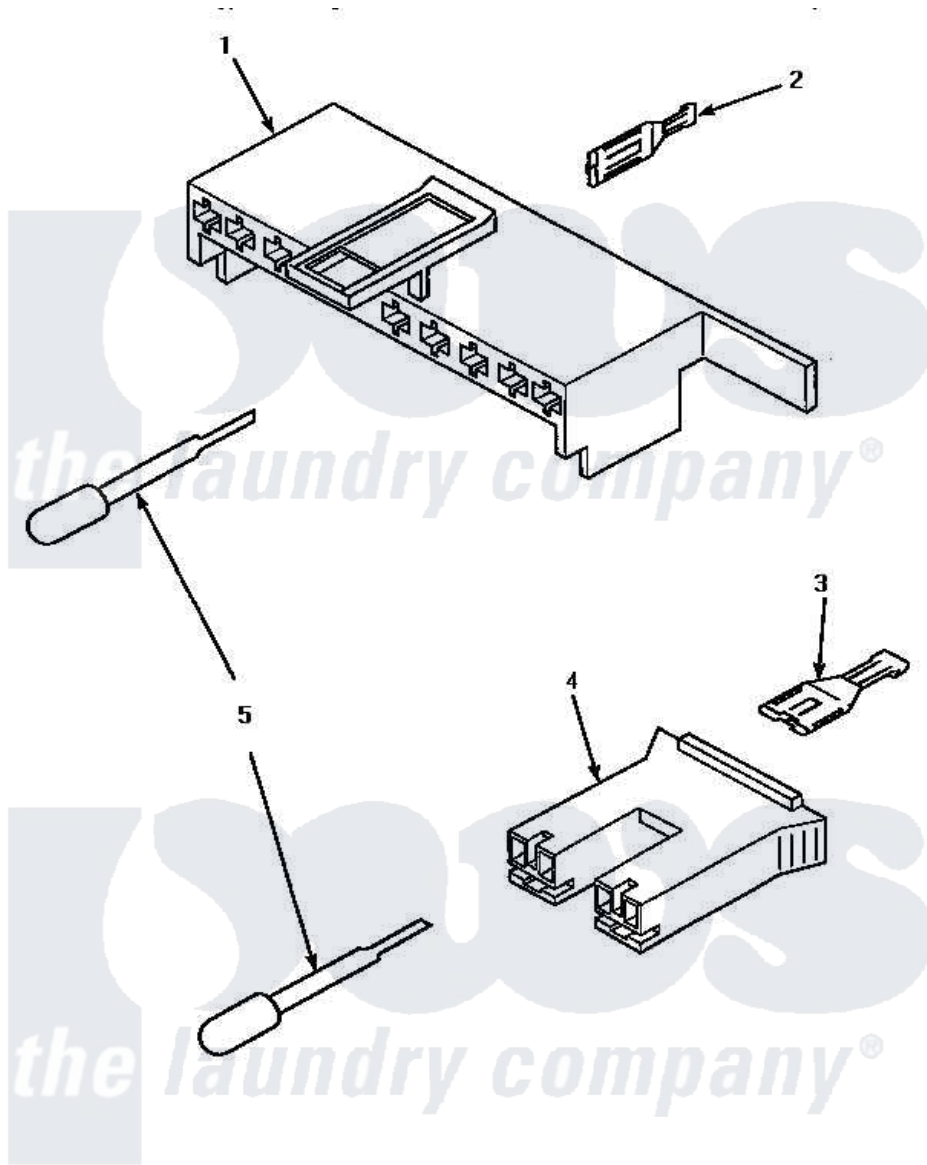

Amana AWM493 11 - MIXING VALVE, MOTOR CONN BLOCKS & TERM

MIXING VALVE AND MOTOR CONNECTION BLOCKS, TERMINALS AND TERMINAL EXTRACTOR TOOL

Amana [Residential Amana AWM493 Washer Parts](#) Parts Diagram 11 - MIXING VALVE, MOTOR CONN BLOCKS & TERM

[Click on the part number to view part](#)

Item	Original Part Number	Replaced By	Status	Part Description
1	34677			10 Circuit Plug
2	Y00188			Molex Terminal
3	Y00121		Not Available	SPADE TERMINAL(12 GAUGE) (1/4 INCH-(2) 18 GAUGE WIRES O
4	34676			Plug
"	34675		Not Available	PLUG
5	283P4			Terminal Extractor Tool