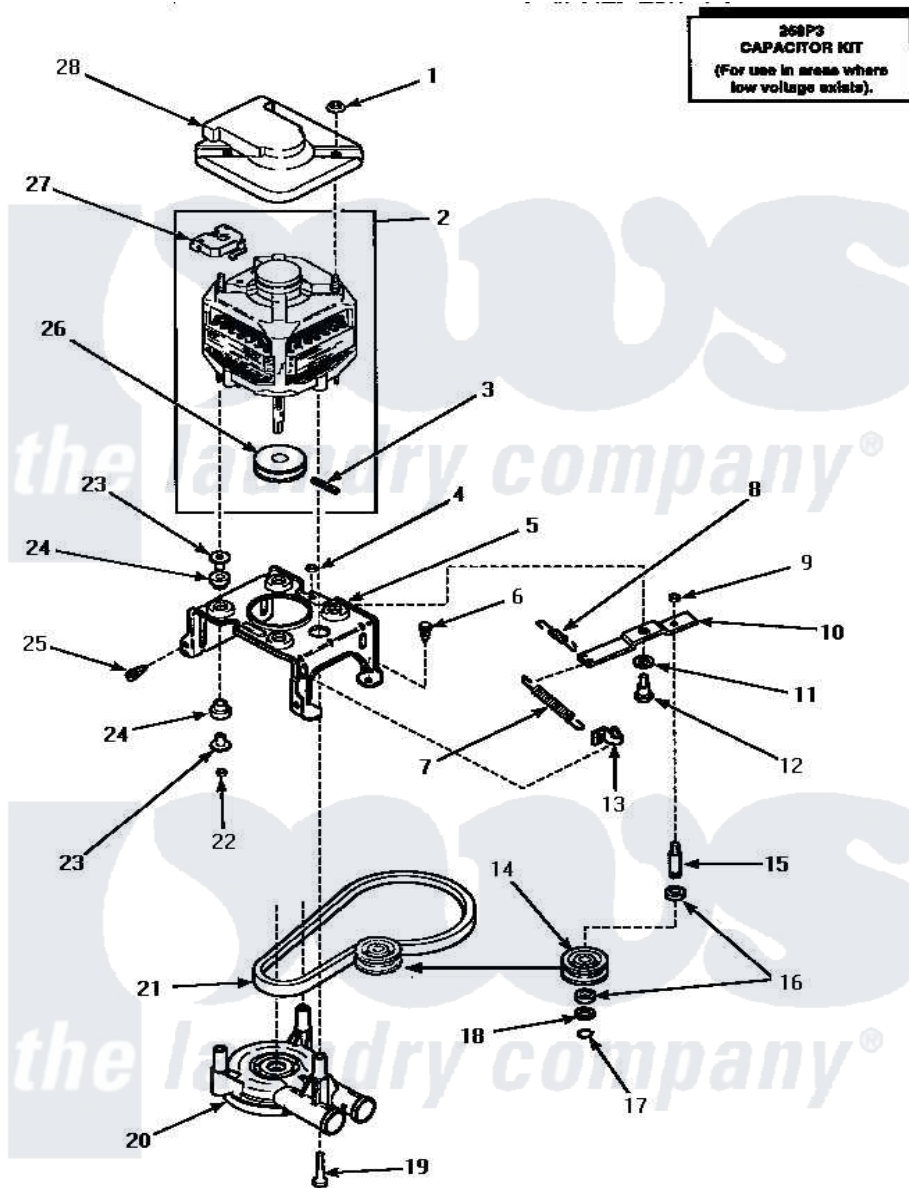

Amana AWM493 12 - MOTOR, MTG BRKT, BELT, PUMP & IDLER ASSY

MOTOR, MOUNTING BRACKET, BELT, PUMP AND IDLER ASSEMBLY

Amana [Residential Amana AWM493 Washer Parts](#) Parts Diagram 12 - MOTOR, MTG BRKT, BELT, PUMP & IDLER ASSY

[Click on the part number to view part](#)

Item	Original Part Number	Replaced By	Status	Part Description
1	35139		Not Available	PALNUT
2	34571	27001215		Motor W/Pulley
3	23750			Pin, Roll
4	52566	27001225		Nut, Jam Mid Lock 1/4-20
5	34890		Not Available	BRACKET,MOTOR MOUNT
6	Y31645	27001200		Screw
7	33110	37366		Spring, Idler
8	30620		Not Available	SPRING,IDLER LEVER HEL
9	28803	2221070		Clamp, Nylon
10	31054	40041002		Lever, Idler
11	81392	40054701		Washer
12	27229	40038901		Screw, 1/4-20
13	28849			Clip, Spring
14	28800		Not Available	WHEEL,IDLER
15	28802			Shaft, Idler
16	Y29443			Washer, Felt

17	23748		Ring, Retaining
18	52549		Washer, 501 ID X3/4 Odx
19	Y34565	40063701	Screw, 10-16 x 1.75
20	35742P	27001233	Pump
21	28808		Belt, Agitate And Spin
22	35423	3400029	Nut, Adapter Plate
23	34791		Post, Mount-Motor
24	34788		Mount, Motor
25	Y31645	27001200	Screw
26	27171	Not Available	PULLEY, MOTOR
27	35632	Not Available	SWITCH, MOTOR
28	34754	40112301	Shield, Motor
NI	258P3	Not Available	KIT,CAPACITOR