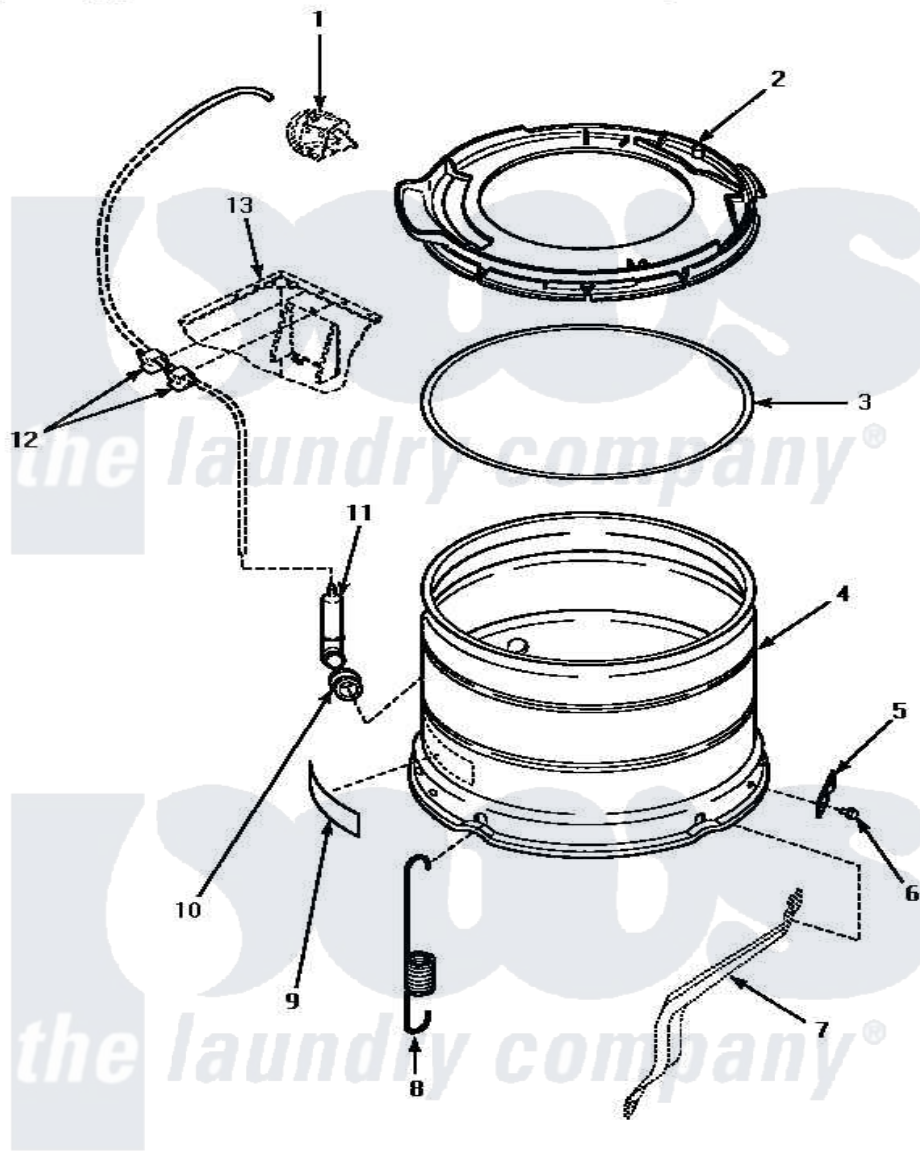

Amana AWM493 13 - OUTER TUB, COVER & PRESSURE HOSE

OUTER TUB, COVER AND PRESSURE HOSE

Amana Residential Amana AWM493 Washer Parts Parts Diagram 13 - OUTER TUB, COVER & PRESSURE HOSE

Click on the part number to view part

Item	Original Part Number	Replaced By	Status	Part Description
1	Y00000000		Not Available	SEE NOTE PRESSURE SWITCH
2	36025	36025P		Assembly, Tub Cover and Gasket
3	32857			Gasket, Tub Cover Small
4	34438P			Assembly, Outer Tub
5	27926			Plate, Leg .063
6	35369	40128701		Screw, 5/16-18 X .50
7	Y00000000		Not Available	SEE NOTE SUPPORT LEG
8	35948			Spring, Leg-Large Tub
9	500049		Not Available	STICKER
10	29175	40037801		Grommet
11	30907	40008501		Assembly, Pressure Bulb
12	21036			Clip, Cable
13	Y00000000		Not Available	SEE NOTE CABINET