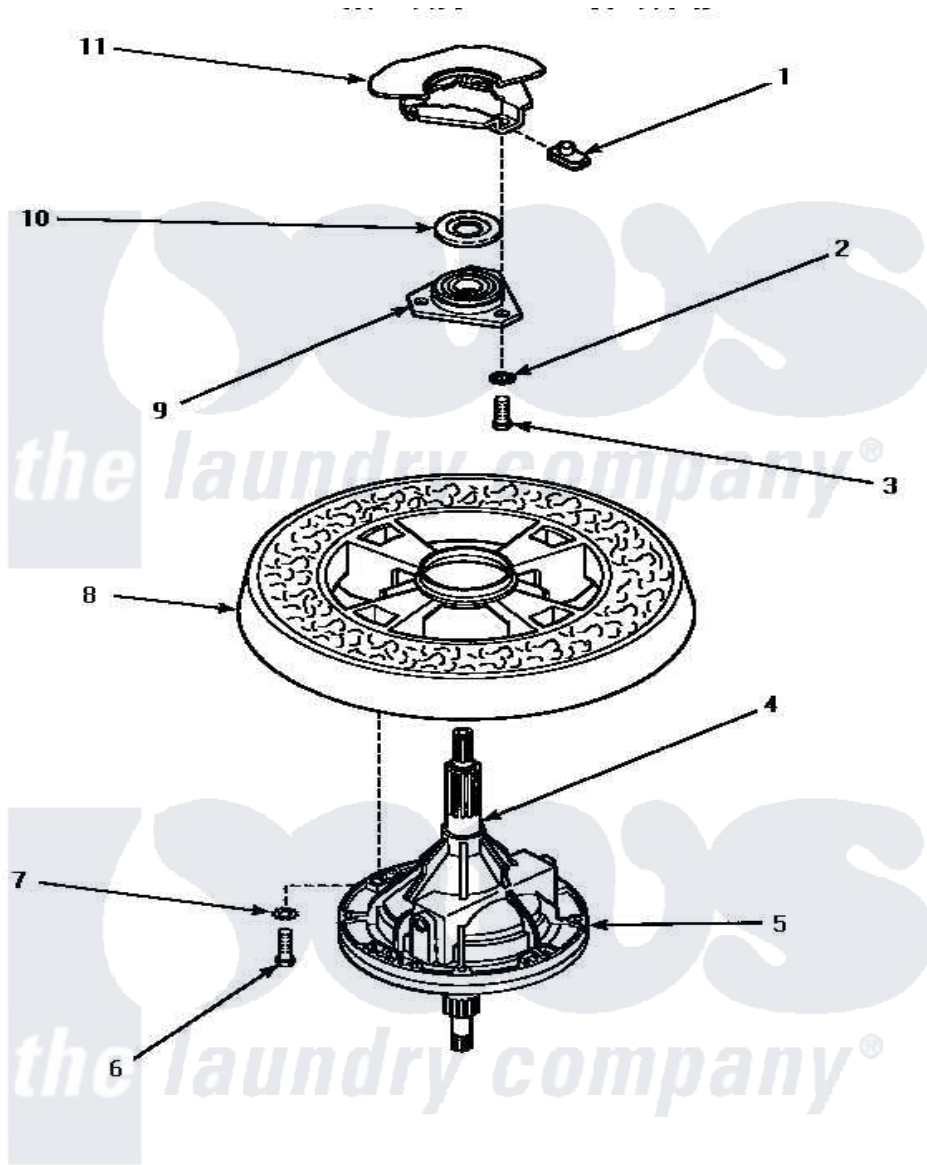

# Amana AWM493 18 - TRANSMISSION ASSY & BALANCE RING

## TRANSMISSION ASSEMBLY AND BALANCE RING

Amana [Residential Amana AWM493 Washer Parts](#) Parts Diagram 18 - TRANSMISSION ASSY & BALANCE RING

[Click on the part number to view part](#)

Item	Original Part Number	Replaced By	Status	Part Description
1	<a href="#">27222</a>			Nut, Retainer 5/16-18
2	<a href="#">04366</a>			Lockwasher, 5/16intshkp
3	01355		Not Available	SCREW
4	<a href="#">27604P</a>			Never-Seeze 1 Oz Tube
5	Y34526	<a href="#">34526P</a>		Assembly, Transmission
6	27200		Not Available	CAP SCREW
7	<a href="#">02431</a>			Lockwasher, 1/4 Ext Shk
8	34731		Not Available	ASSY,BALANCE RING-COMPL
9	27182	<a href="#">40004201P</a>		Main Bearing Assembly
10	<a href="#">27187</a>			Flinger
11	Y00000000		Not Available	SEE NOTE OUTER TUB