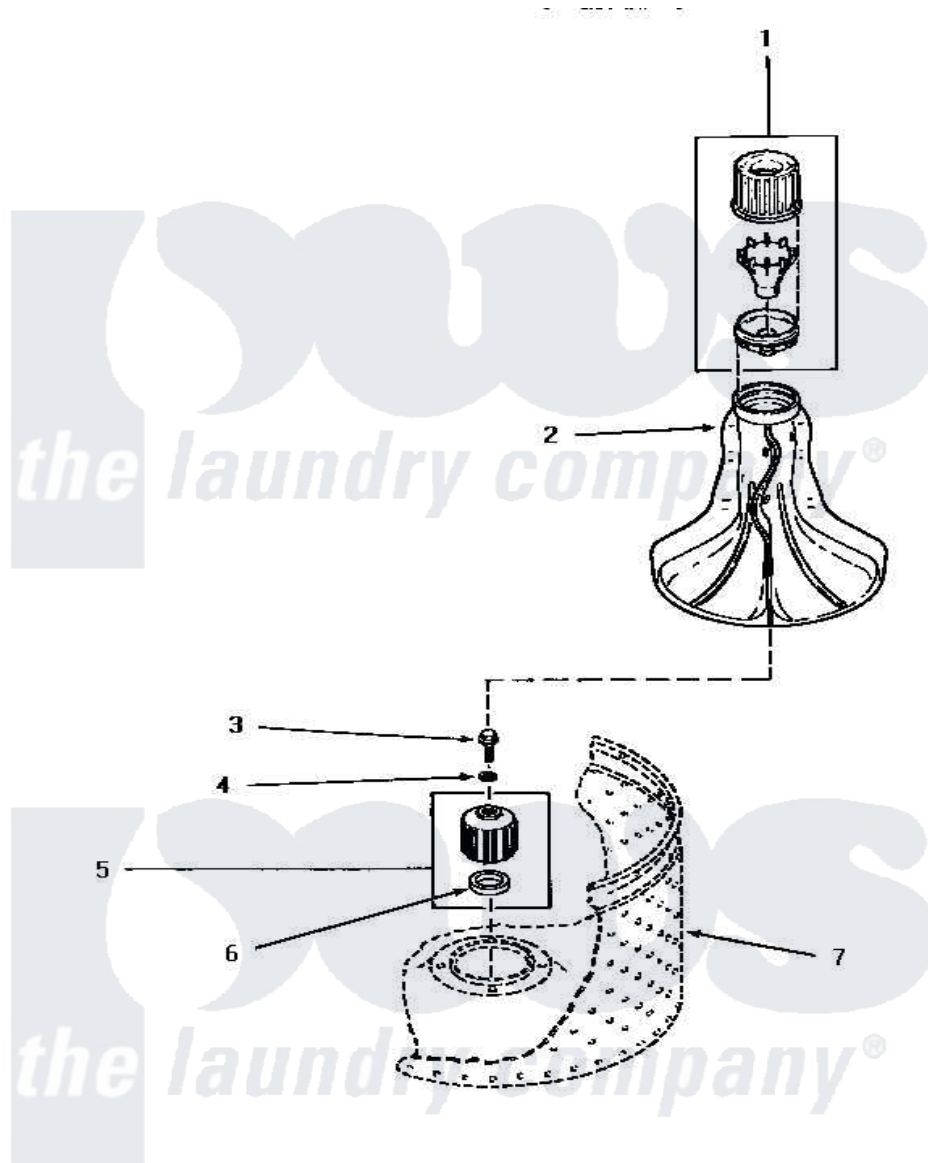

Amana AWM531 02 - AGITATOR, DRIVE BELL & SEAL SEAT

AGITATOR, DRIVE BELL AND SEAL SEAT

Amana [Residential Amana AWM531 Washer Parts](#) Parts Diagram 02 - AGITATOR, DRIVE BELL & SEAL SEAT
 Click on the part number to view part

Item	Original Part Number	Replaced By	Status	Part Description
1	34155	40002101W		Assembly, Fabric Softner
2	33174	40000501W		Agitator, Flex Vane
3	30852			Screw, No.8-1/4 X 20 X 3/
4	30853		Not Available	SEAL
5	30071P	R9900189		Kit, Drive Bell And Seal
6	Y00000000		Not Available	SEE NOTE SEAL SEAT -- (SEE PAGES 8 & 10)
7	Y00000000		Not Available	SEE NOTE WASHTUB
NI	442P3	R9900189		Kit, Drive Bell And Seal