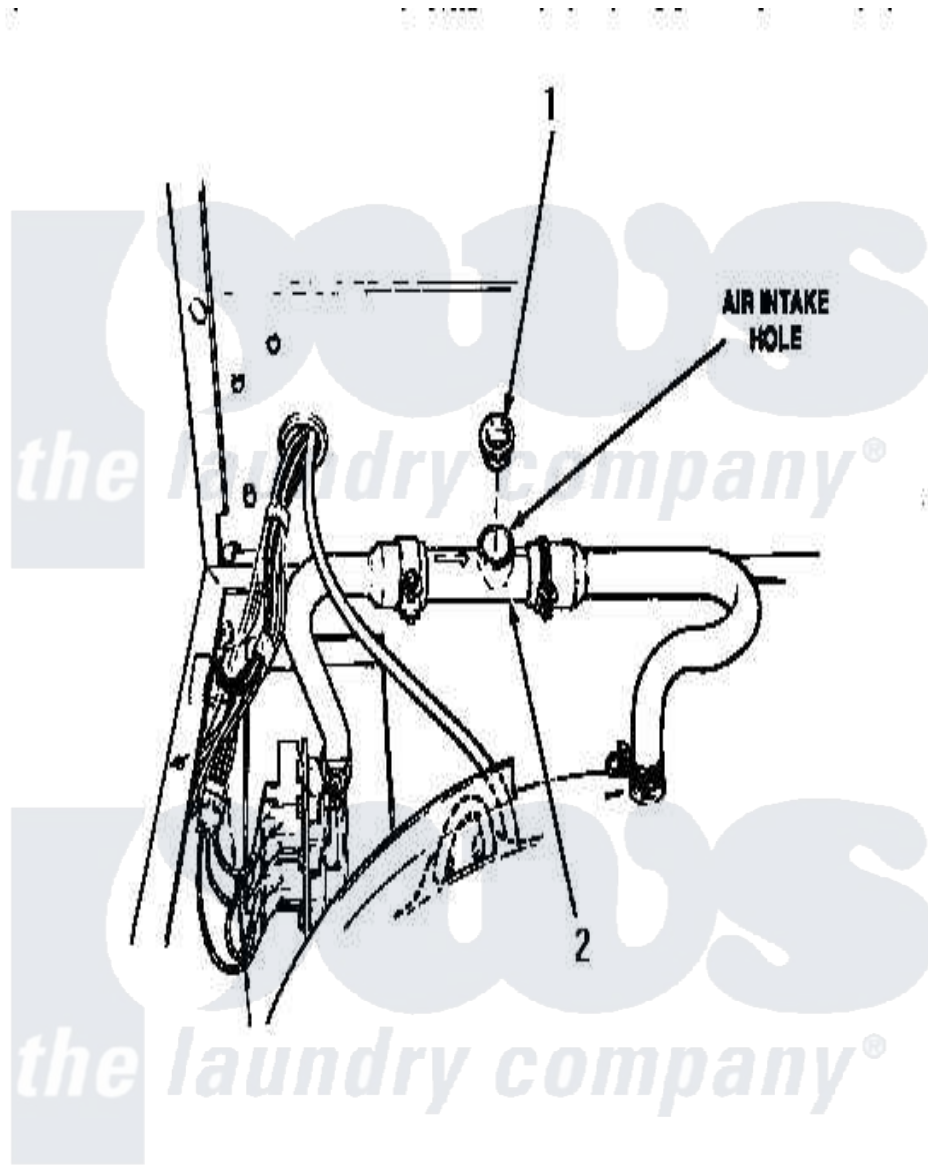

Amana AWM531 03 - BACK FLOW PREVENTER (CHANGE)

Amana [Residential Amana AWM531 Washer Parts](#) Parts Diagram 03 - BACK FLOW PREVENTER (CHANGE)
Click on the part number to view part

Item	Original Part Number	Replaced By	Status	Part Description
1	34340	34280		Assembly, Backflow Prevento
2	27118	34280		Assembly, Backflow Prevento