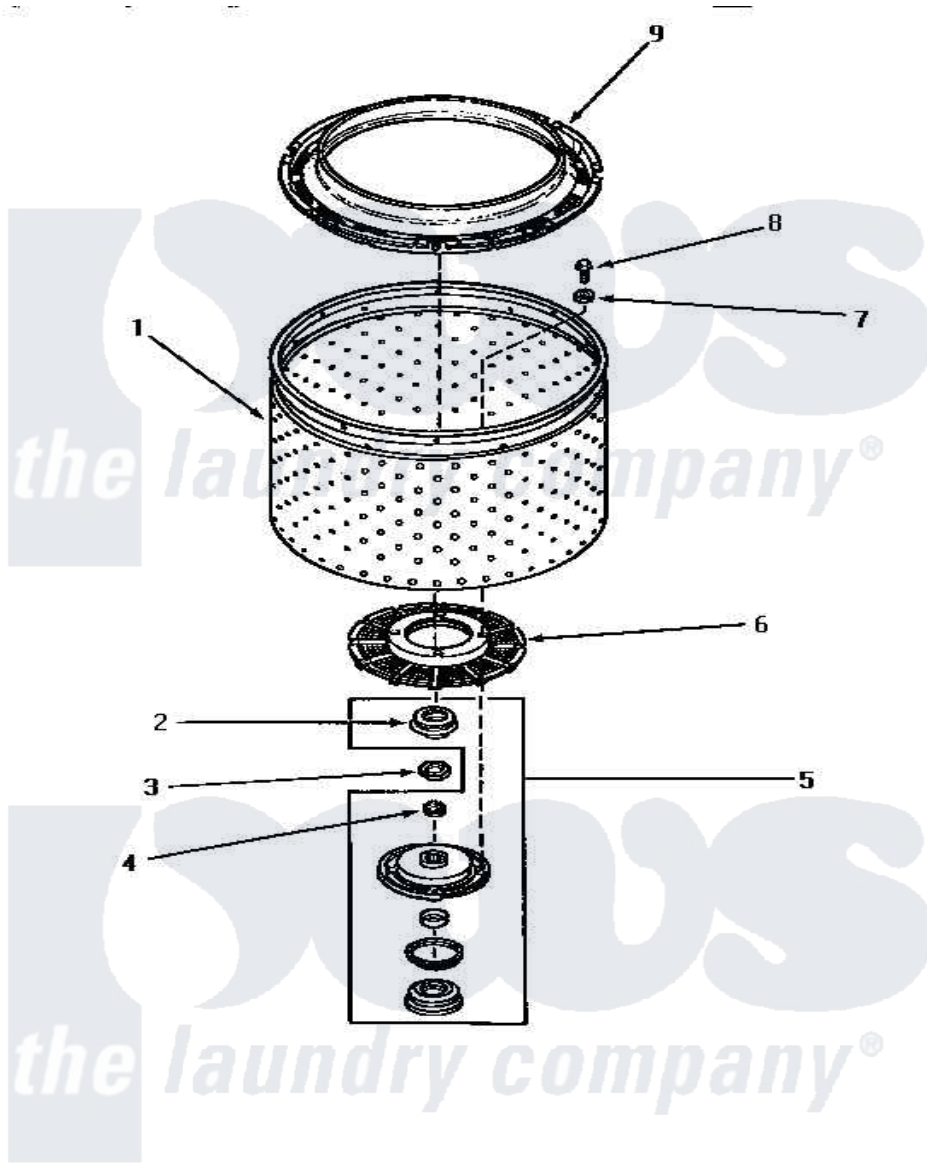

# Amana AWM531 06 - CLOTHES GUARD/WASHTUB/LINT FILTER & HUB

## CLOTHES GUARD, WASHTUB, LINT FILTER AND HUB

Amana [Residential Amana AWM531 Washer Parts](#) Parts Diagram 06 - CLOTHES GUARD/WASHTUB/LINT FILTER & HUB

[Click on the part number to view part](#)

Item	Original Part Number	Replaced By	Status	Part Description
1	33296	<a href="#">39248P</a>		Wash Tub
"	33295	<a href="#">39252P</a>		Wash Tub
"	<a href="#">33245</a>			Washtub, Stainless Steel
2	Y00000000		Not Available	SEE NOTE SEAL HEAD -- (SEE PAGES 8 & 10)
3	Y29220	<a href="#">40016301</a>		Nut, Lock
4	29728	<a href="#">40008301</a>		Insert, Spline
5	495P3	<a href="#">R9900552</a>		Hub And Seal
6	32998	<a href="#">39371</a>		Filter Lin
7	<a href="#">28094</a>			Gasket
8	27202	<a href="#">W10116787</a>		Screw
9	32989	<a href="#">35035</a>		Guard, Clothes