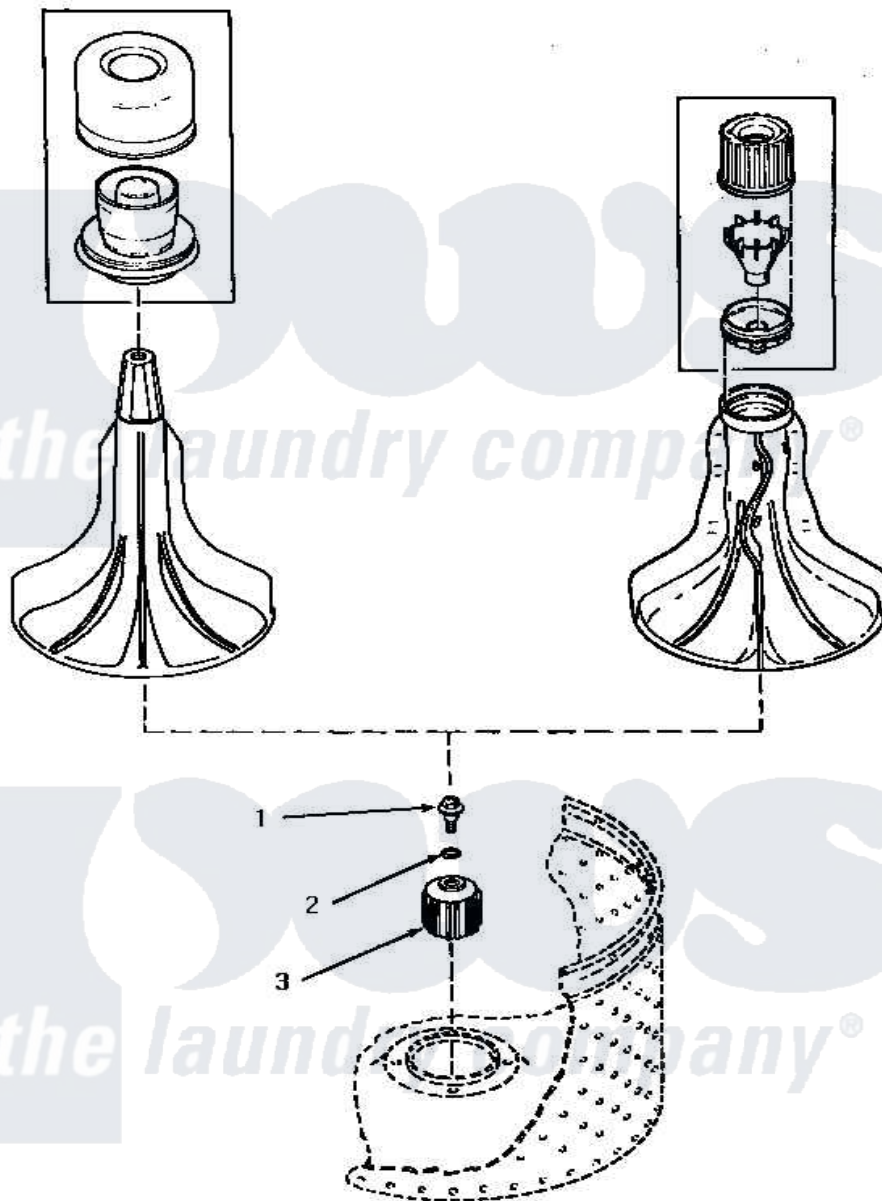

# Amana AWM531 08 - DRIVE BELL (CHANGE)

[Amana Residential Amana AWM531 Washer Parts](#) Parts Diagram 08 - DRIVE BELL (CHANGE)

[Click on the part number to view part](#)

Item	Original Part Number	Replaced By	Status	Part Description
1	34288	<a href="#">40065102</a>		Screw, Shoulder 1/4
2	34289	<a href="#">36472</a>		O-Ring
3	34504	<a href="#">R9900189</a>		Kit, Drive Bell And Seal