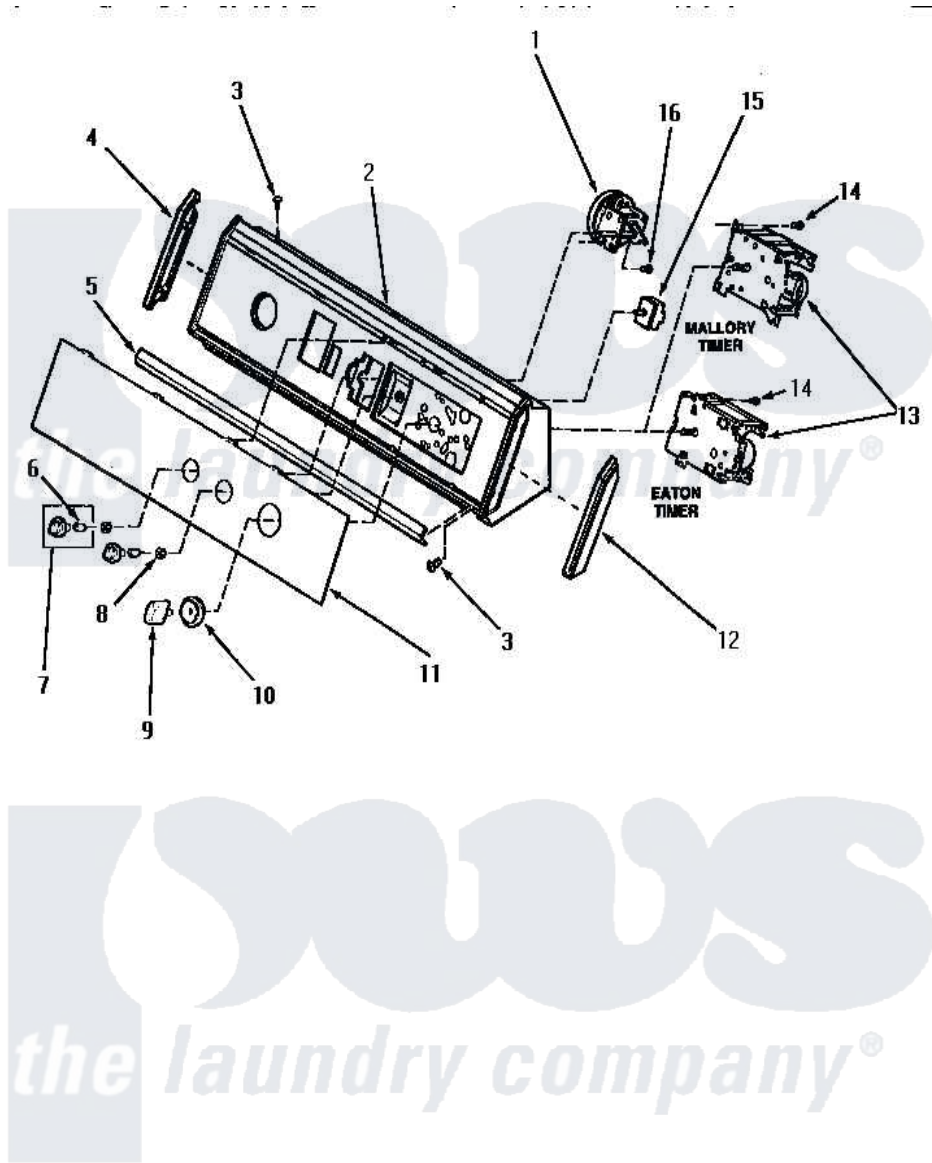

Amana AWM531 10 - GRAPHICS PANEL, CONTROL HOOD & CONTROL

GRAPHICS PANEL, CONTROL HOOD AND CONTROL

Amana [Residential Amana AWM531 Washer Parts](#) Parts Diagram 10 - GRAPHICS PANEL, CONTROL HOOD & CONTROL

[Click on the part number to view part](#)

Item	Original Part Number	Replaced By	Status	Part Description
"	NOTE:		Not Available	STARTING SN R1624440YK ORANGE PLUG 34340 WILL BE INSTALLED IN AIR INTAKE HOLE OF BACK FLOW PREVENTER 27118. IT IS NOT RECOMMENDED AIR INTAKE HOLE BE PLUGGED O
1	31266			Switch, Pressure-Rotary
2	34210		Not Available	CONTROL HOOD ASSEMBLY
3	31752		Not Available	SCREW, No.8ABX3/4 POZIDRI
4	31249		Not Available	CAP, END-L.H.-CHROME
5	33123R			Trim
6	10519		Not Available	RETAINER
7	33688	36701W		Knob
8	57584		Not Available	NUT
9	33898		Not Available	TIMER KNOB WHITE
10	33818		Not Available	TIMER KNOB SKIRT

11	33734	Not Available	PANEL, GRAPHIC
12	31248		Cap, End-RH-Chrome
13	32039		Timer, 4 Cycle
14	23962	W10116760	Screw
15	32189		Switch, Temp
16	31260		Screw, No.8 X 3/8 Ind H