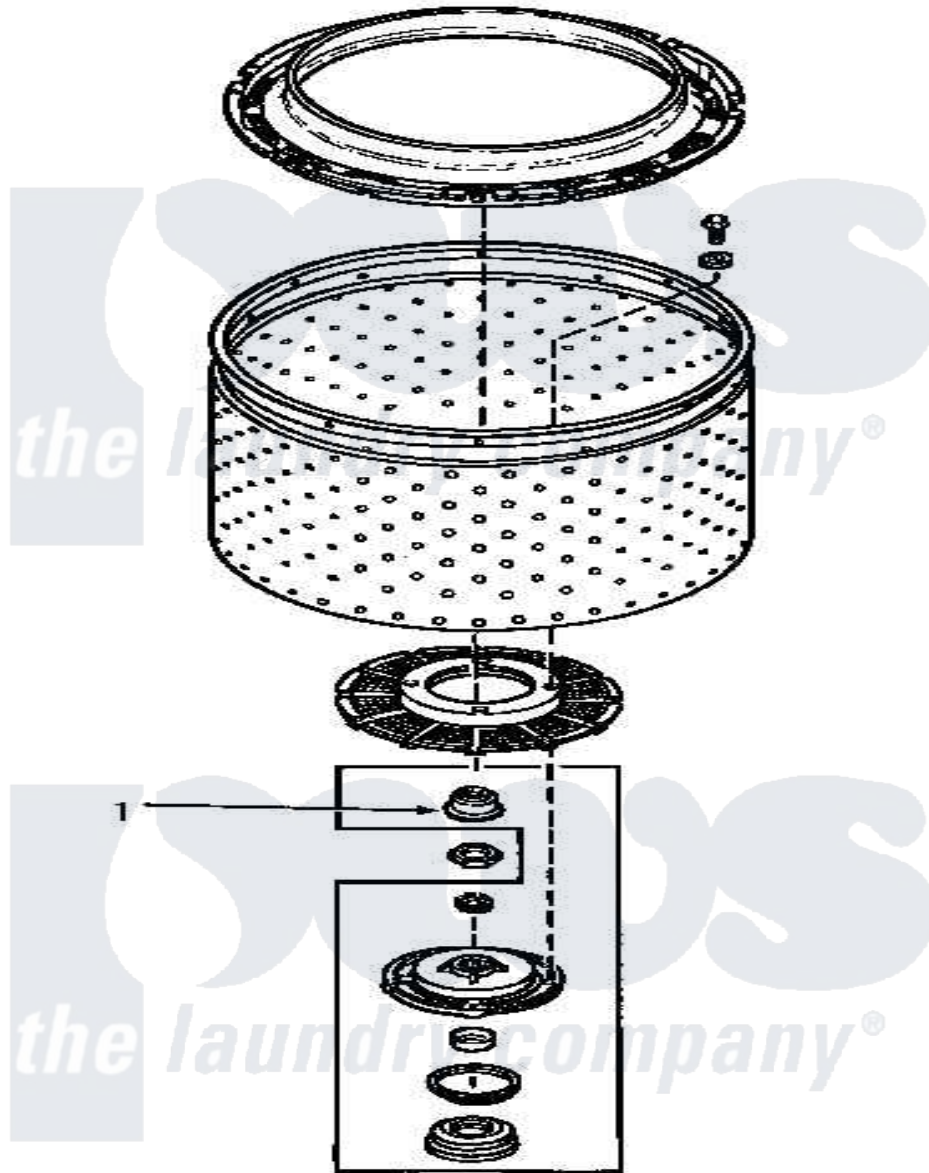

Amana AWM531 11 - HUB AND TRANSMISSION TUBE SEAL (CHANGE)

[Amana Residential Amana AWM531 Washer Parts](#) Parts Diagram 11 - HUB AND TRANSMISSION TUBE SEAL (CHANGE)

[Click on the part number to view part](#)

Item	Original Part Number	Replaced By	Status	Part Description
1	34184	R9900189		Kit, Drive Bell And Seal