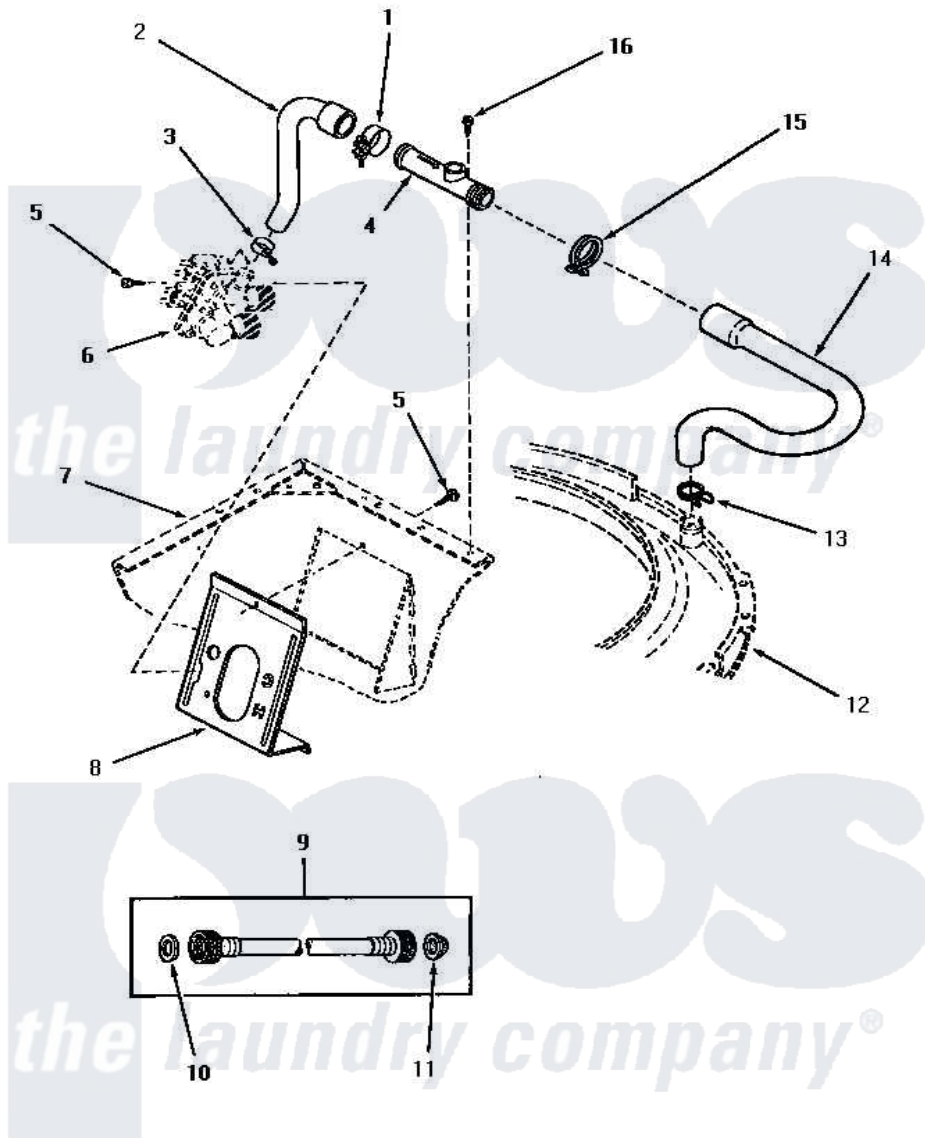

Amana AWM531 12 - INLET/FILL HOSE/BACK FL PREVENTER & BRKT

INLET HOSE, FILLER HOSE, BACK FLOW PREVENTER AND MIXING VALVE MOUNTING BRACKET

Amana [Residential Amana AWM531 Washer Parts](#) Parts Diagram 12 - INLET/FILL HOSE/BACK FL PREVENTER & BRKT

[Click on the part number to view part](#)

Item	Original Part Number	Replaced By	Status	Part Description
1	27152		Not Available	CLAMP HOSE
2	27183			Hose, Mixing Valve
3	27643	596669		Clamp, Manifold
4	27118	34280		Assembly, Backflow Preventer
5	56392		Not Available	SCREW,8-18 X 3/8 TAPPI
6	Y00000000		Not Available	SEE NOTE MIXING VALVE
7	Y00000000		Not Available	SEE NOTE CABINET
8	32837	39407		Bracket, Valve
9	28330P	202860		Inlet Hose Assembly
10	20290	Y013783		Washer, Inlet Hose
11	28605	22002960		Strainer, Washer Inlet
12	Y00000000		Not Available	SEE NOTE OUTER TUB COVER
13	29210			Hose Clamp
14	33186			Hose, Water Inlet
15	21976		Not Available	HOSE CLAMP, GREEN