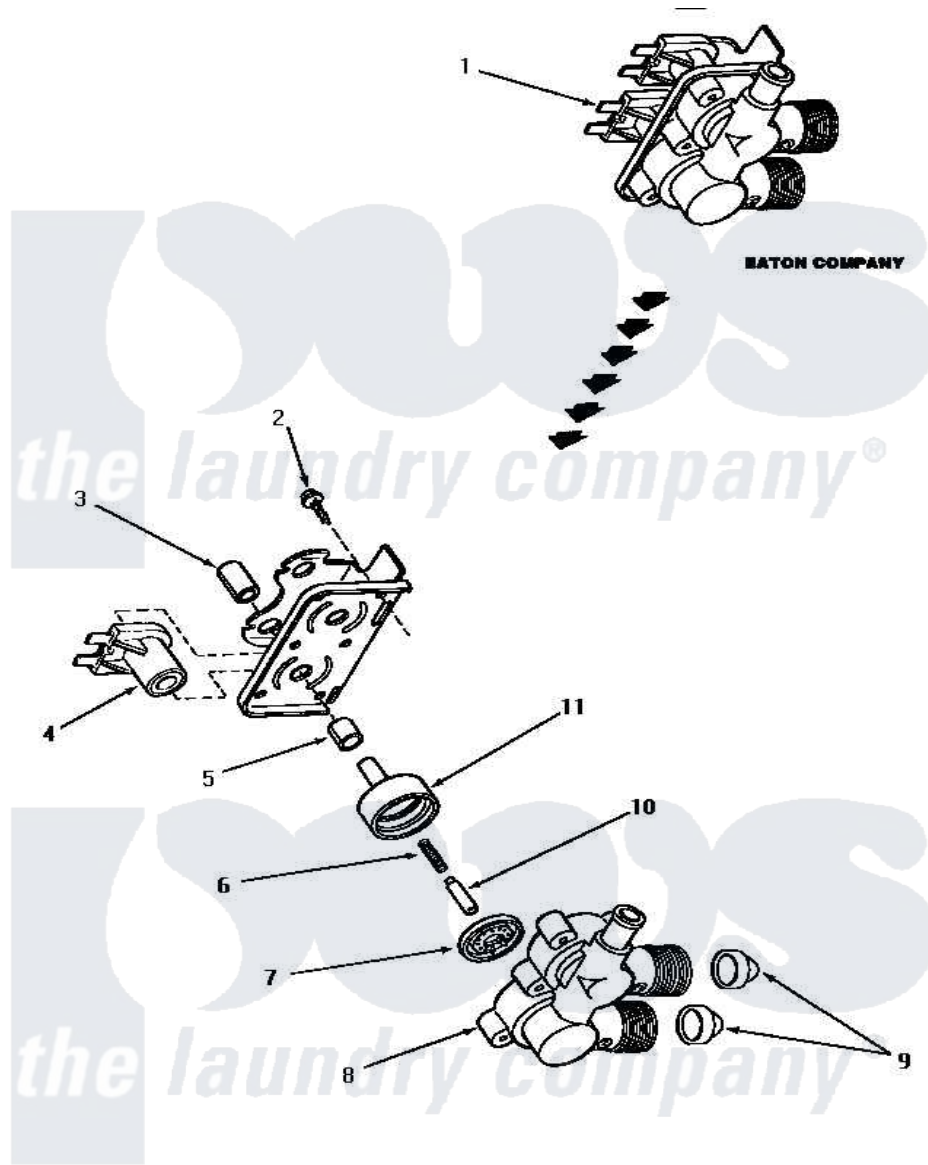

Amana AWM531 14 - MIXING VALVE ASSY (EATON COMPANY)

MIXING VALVE ASSEMBLY (Eaton Company)

Amana [Residential Amana AWM531 Washer Parts](#) Parts Diagram 14 - MIXING VALVE ASSY (EATON COMPANY)

[Click on the part number to view part](#)

Item	Original Part Number	Replaced By	Status	Part Description
1	33930			Valve, Mixing
2	25817C		Not Available	SCREW
3	24128		Not Available	SLEEVE, LONG
4	33930A	33930		Valve, Mixing
5	24129		Not Available	SLEEVE, SHORT
6	24131		Not Available	SPRING
7	24134		Not Available	DIAPHRAGM
8	Y24159	33930		Valve, Mixing
9	24122	22002960		Strainer, Washer Inlet
10	24132		Not Available	ARMATURE
11	24130			Guide, Armature