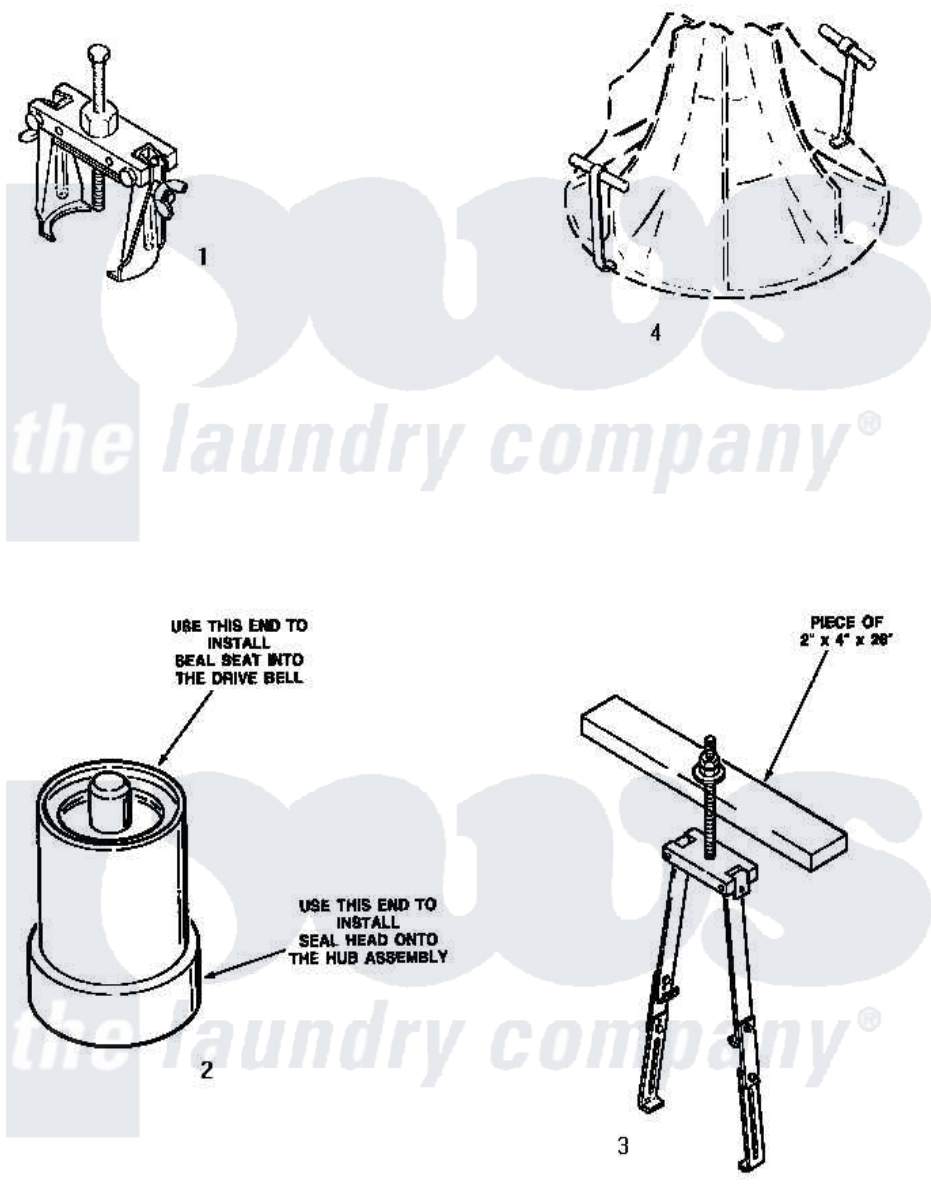

Amana AWM531 19 - SPECIAL TOOLS

Amana [Residential Amana AWM531 Washer Parts](#) Parts Diagram 19 - SPECIAL TOOLS
 Click on the part number to view part

Item	Original Part Number	Replaced By	Status	Part Description
1	253P4	294P4		Bell Tool
2	255P4		Not Available	TOOL,SEAL INSTALLING
3	256P4P		Not Available	ASSY,AGITATOR PULLER xREPLACE
4	254P4P			Agitator Hooks