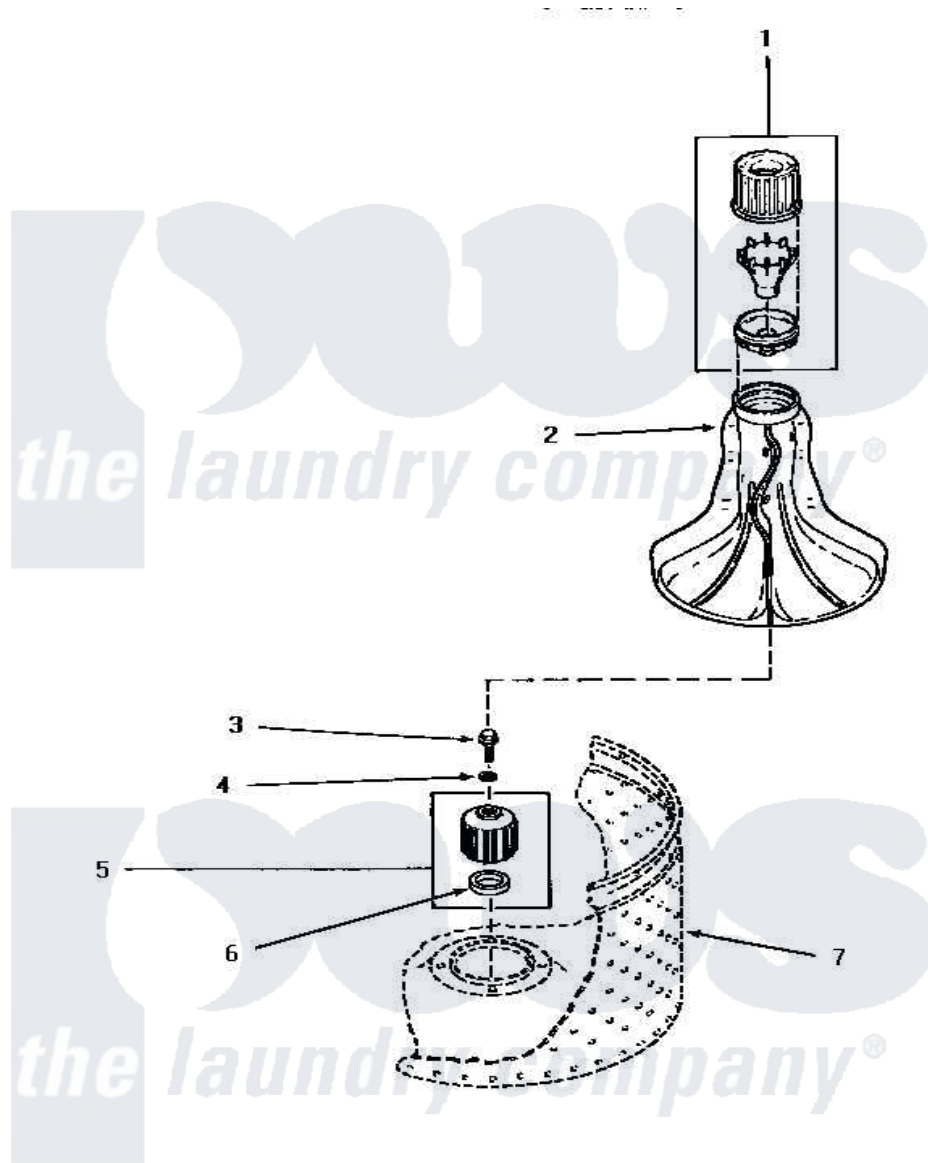

Amana AWM551 02 - AGITATOR, DRIVE BELL & SEAL SEAT

AGITATOR, DRIVE BELL AND SEAL SEAT

Amana [Residential Amana AWM551 Washer Parts](#) Parts Diagram 02 - AGITATOR, DRIVE BELL & SEAL SEAT
 Click on the part number to view part

Item	Original Part Number	Replaced By	Status	Part Description
1	34155	40002101W		Assembly, Fabric Softner
2	33174	40000501W		Agitator, Flex Vane
3	30852			Screw, No.8-1/4 X 20 X 3/
4	30853		Not Available	SEAL
5	30071P	R9900189		Kit, Drive Bell And Seal
6	Y00000000		Not Available	SEE NOTE SEAL SEAT -- (SEE PAGES 8 & 10)
7	Y00000000		Not Available	SEE NOTE WASHTUB
NI	442P3	R9900189		Kit, Drive Bell And Seal