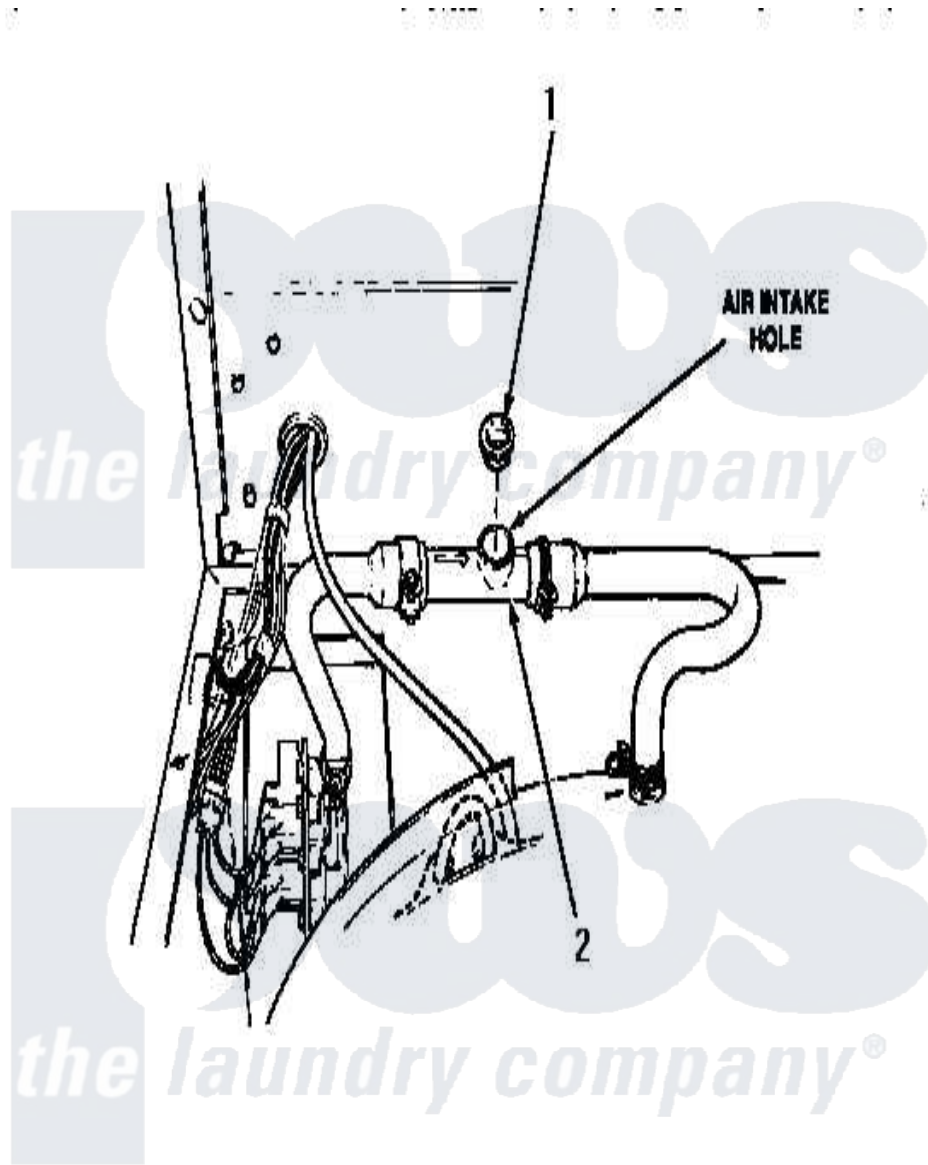

Amana AWM551 03 - BACK FLOW PREVENTER (CHANGE)

Amana [Residential Amana AWM551 Washer Parts](#) Parts Diagram 03 - BACK FLOW PREVENTER (CHANGE)
Click on the part number to view part

Item	Original Part Number	Replaced By	Status	Part Description
1	34340	34280		Assembly, Backflow Prevento
2	27118	34280		Assembly, Backflow Prevento