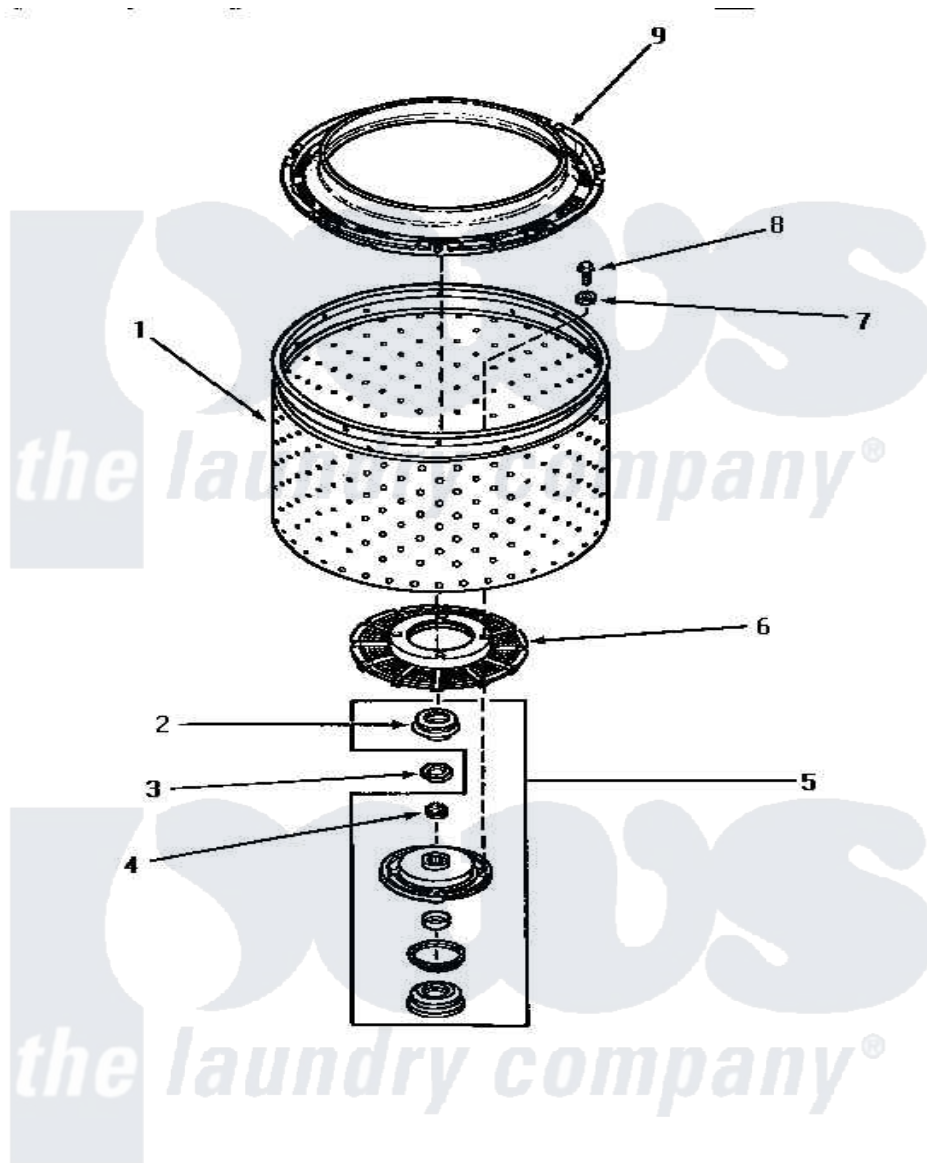

# Amana AWM551 06 - CLOTHES GUARD/WASHTUB/LINT FILTER & HUB

## CLOTHES GUARD, WASHTUB, LINT FILTER AND HUB

Amana [Residential Amana AWM551 Washer Parts](#) Parts Diagram 06 - CLOTHES GUARD/WASHTUB/LINT FILTER & HUB

[Click on the part number to view part](#)

Item	Original Part Number	Replaced By	Status	Part Description
1	33296	<a href="#">39248P</a>		Wash Tub
"	33295	<a href="#">39252P</a>		Wash Tub
"	<a href="#">33245</a>			Washtub, Stainless Steel
2	Y00000000		Not Available	SEE NOTE SEAL HEAD -- (SEE PAGES 8 & 10)
3	Y29220	<a href="#">40016301</a>		Nut, Lock
4	29728	<a href="#">40008301</a>		Insert, Spline
5	495P3	<a href="#">R9900552</a>		Hub And Seal
6	32998	<a href="#">39371</a>		Filter Lin
7	<a href="#">28094</a>			Gasket
8	27202	<a href="#">W10116787</a>		Screw
9	32989	<a href="#">35035</a>		Guard, Clothes