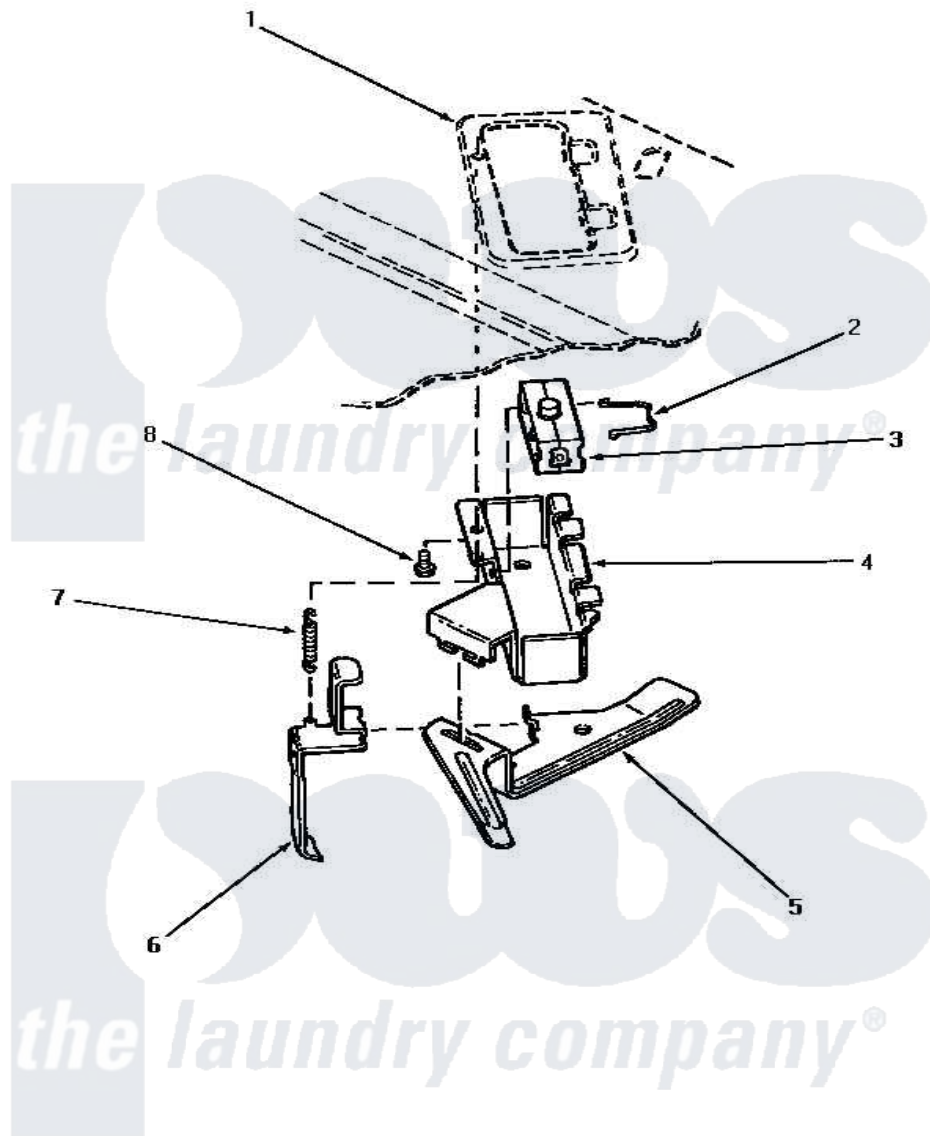

Amana AWM551 07 - DOOR & OUT-OF-BALANCE SWITCH

DOOR AND OUT-OF-BALANCE SWITCH

Amana [Residential Amana AWM551 Washer Parts](#) Parts Diagram 07 - DOOR & OUT-OF-BALANCE SWITCH
 Click on the part number to view part

Item	Original Part Number	Replaced By	Status	Part Description
1	Y00000000		Not Available	SEE NOTE CABINET TOP
2	33433		Not Available	CLIP,HOLDER-SWITCH
3	33445	27001095		Switch, Lid
4	33440	36497P		Kit, Switch Holder
5	33441			Arm, Actuator
6	33442			Lever, Unbalanced Load
7	33443			Spring
8	23962	W10116760		Screw