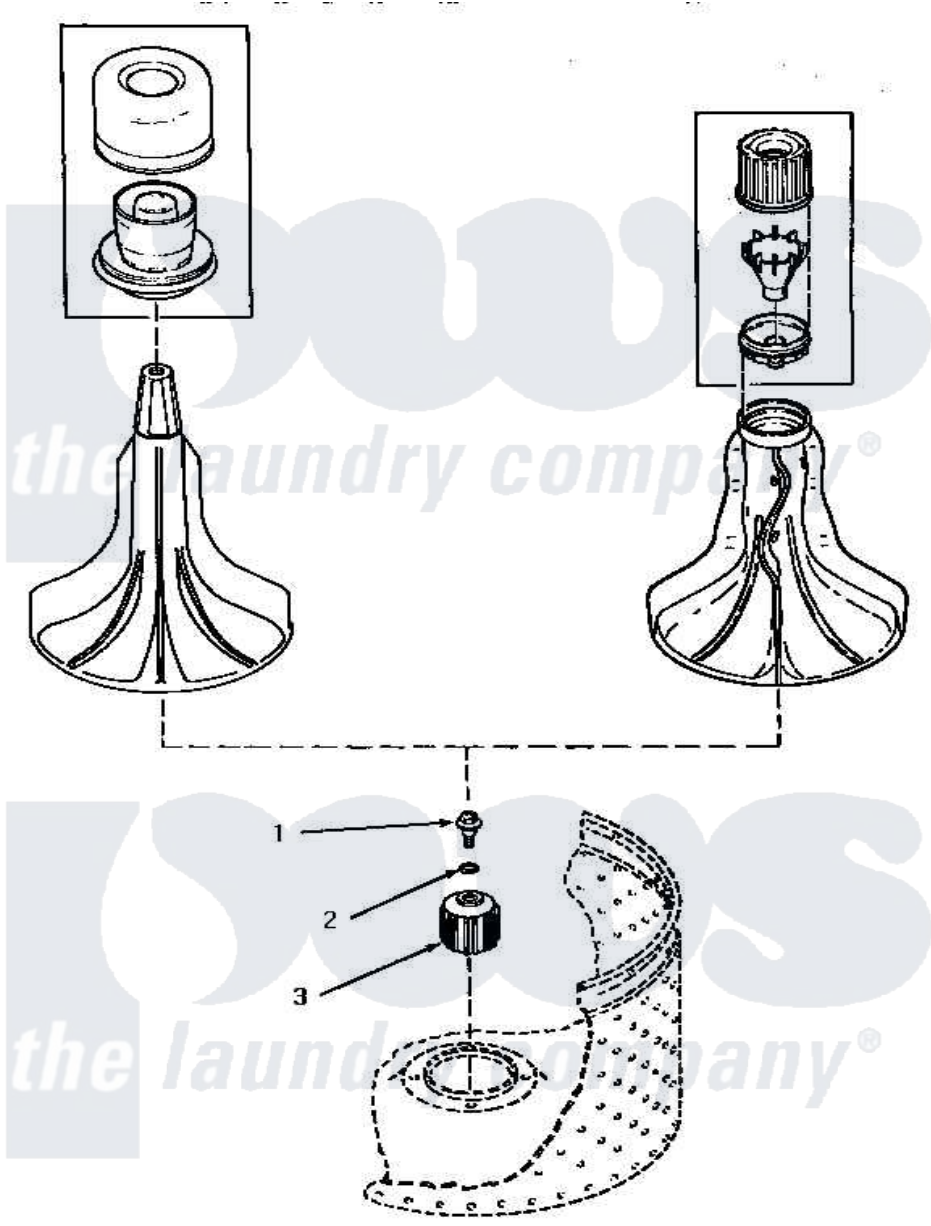

# Amana AWM551 08 - DRIVE BELL (CHANGE)

[Amana Residential Amana AWM551 Washer Parts](#) Parts Diagram 08 - DRIVE BELL (CHANGE)

[Click on the part number to view part](#)

Item	Original Part Number	Replaced By	Status	Part Description
1	34288	<a href="#">40065102</a>		Screw, Shoulder 1/4
2	34289	<a href="#">36472</a>		O-Ring
3	34504	<a href="#">R9900189</a>		Kit, Drive Bell And Seal