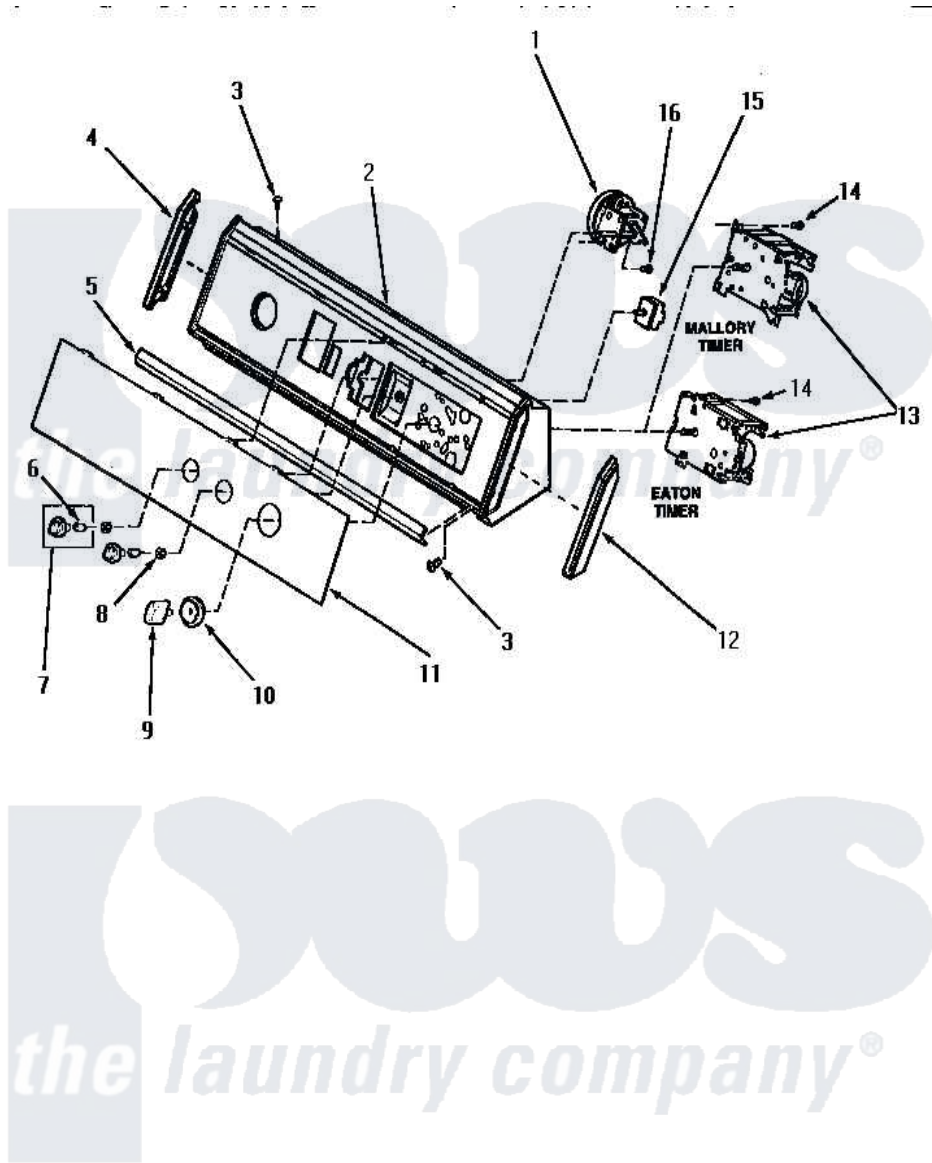

Amana AWM551 10 - GRAPHICS PANEL, CONTROL HOOD & CONTROL

GRAPHICS PANEL, CONTROL HOOD AND CONTROL

Amana [Residential Amana AWM551 Washer Parts](#) Parts Diagram 10 - GRAPHICS PANEL, CONTROL HOOD & CONTROL

[Click on the part number to view part](#)

Item	Original Part Number	Replaced By	Status	Part Description
"	NOTE:		Not Available	STARTING SN R1624440YK ORANGE PLUG 34340 WILL BE INSTALLED IN AIR INTAKE HOLE OF BACK FLOW PREVENTER 27118. IT IS NOT RECOMMENDED AIR INTAKE HOLE BE PLUGGED O
1	31266			Switch, Pressure-Rotary
2	31735		Not Available	ASSY, CONTROL HOOD
3	31752		Not Available	SCREW, No.8ABX3/4 POZIDRI
4	31249		Not Available	CAP, END-L.H.-CHROME
5	33123R			Trim
6	10519		Not Available	RETAINER
7	33610			Assembly, Knob-Rotary-Black
8	57584		Not Available	NUT
9	33897			Knob, Timer-Washer-Blac
10	33817		Not Available	ASSY, TIMER SKIRT-BLACK

11	33656	Not Available	PANEL, GRAPHIC
12	31248		Cap, End-RH-Chrome
13	32039		Timer, 4 Cycle
14	23962	W10116760	Screw
15	32189		Switch, Temp
16	31260		Screw, No.8 X 3/8 Ind H