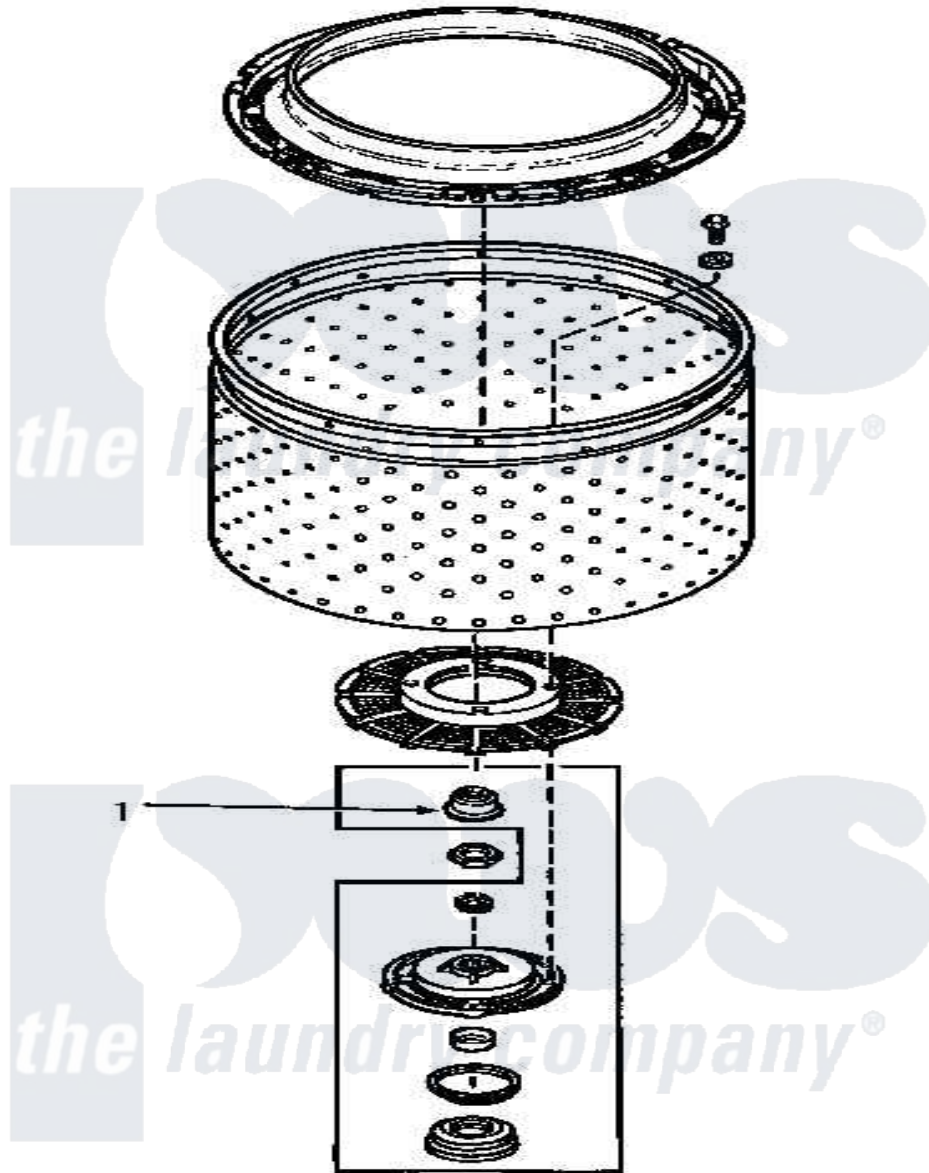

# Amana AWM551 11 - HUB AND TRANSMISSION TUBE SEAL (CHANGE)

[Amana Residential Amana AWM551 Washer Parts](#) Parts Diagram 11 - HUB AND TRANSMISSION TUBE SEAL (CHANGE)

[Click on the part number to view part](#)

Item	Original Part Number	Replaced By	Status	Part Description
1	34184	<a href="#">R9900189</a>		Kit, Drive Bell And Seal