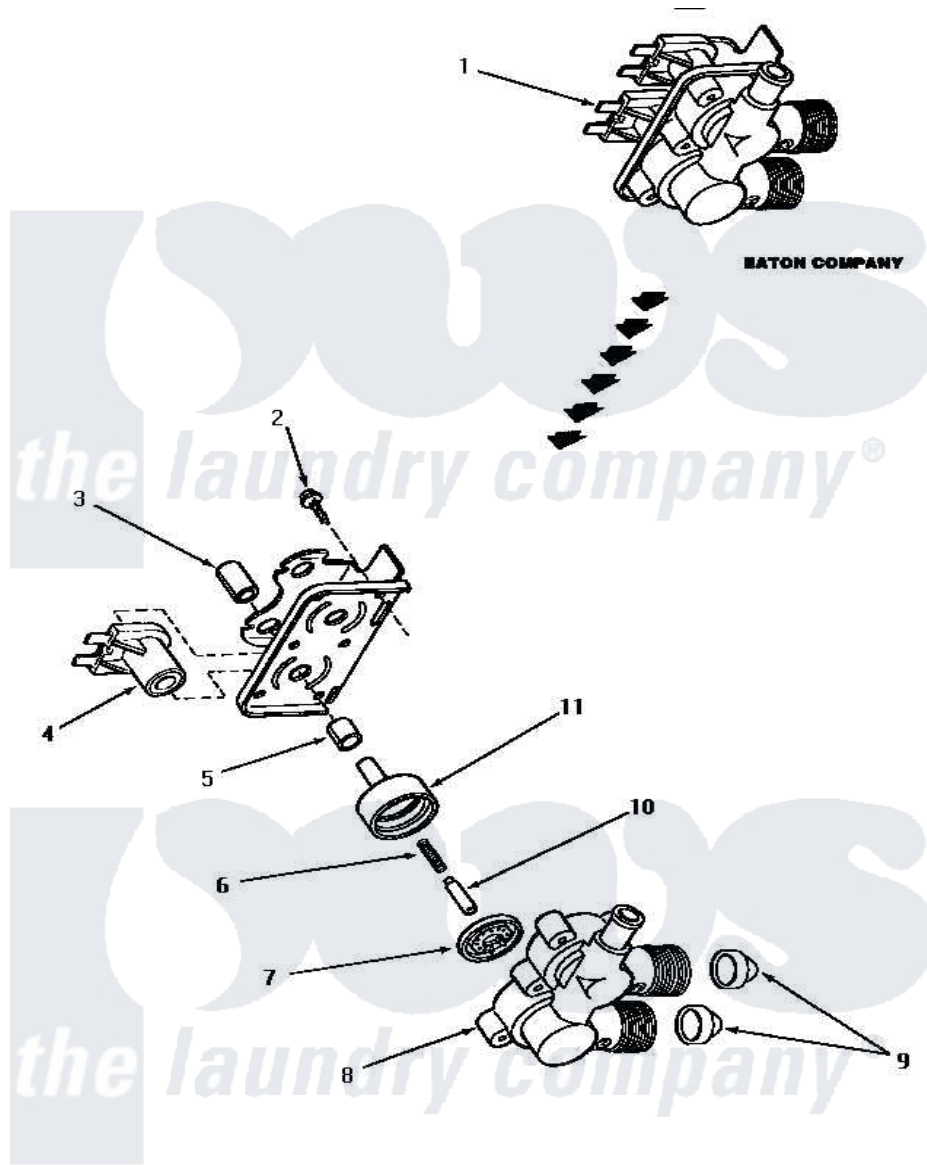

Amana AWM551 14 - MIXING VALVE ASSY (EATON COMPANY)

MIXING VALVE ASSEMBLY (Eaton Company)

Amana [Residential Amana AWM551 Washer Parts](#) Parts Diagram 14 - MIXING VALVE ASSY (EATON COMPANY)

[Click on the part number to view part](#)

Item	Original Part Number	Replaced By	Status	Part Description
1	33930			Valve, Mixing
2	25817C		Not Available	SCREW
3	24128		Not Available	SLEEVE, LONG
4	33930A	33930		Valve, Mixing
5	24129		Not Available	SLEEVE, SHORT
6	24131		Not Available	SPRING
7	24134		Not Available	DIAPHRAGM
8	Y24159	33930		Valve, Mixing
9	24122	22002960		Strainer, Washer Inlet
10	24132		Not Available	ARMATURE
11	24130			Guide, Armature