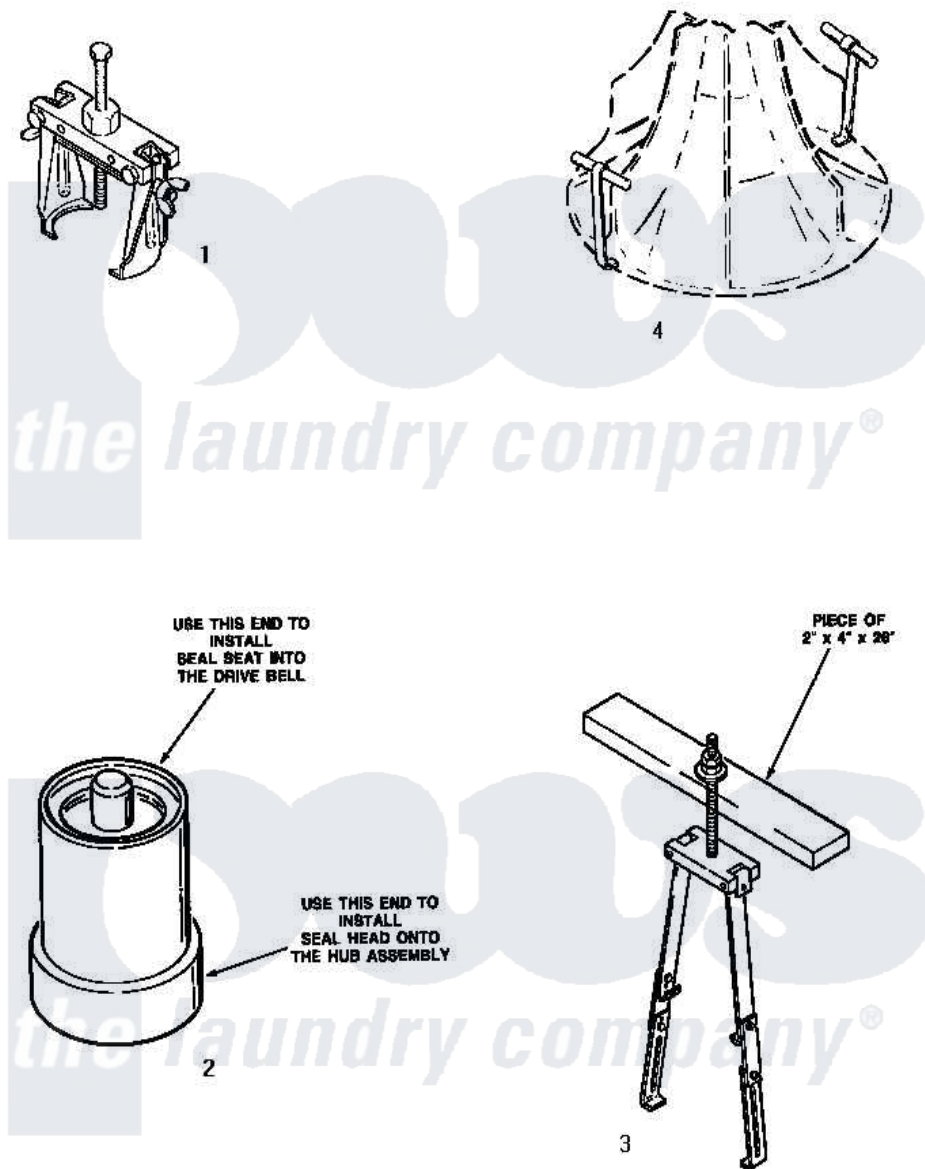

Amana AWM551 19 - SPECIAL TOOLS

Amana [Residential Amana AWM551 Washer Parts](#) Parts Diagram 19 - SPECIAL TOOLS
 Click on the part number to view part

Item	Original Part Number	Replaced By	Status	Part Description
1	253P4	294P4		Bell Tool
2	255P4		Not Available	TOOL,SEAL INSTALLING
3	256P4P		Not Available	ASSY,AGITATOR PULLER xREPLACE
4	254P4P			Agitator Hooks