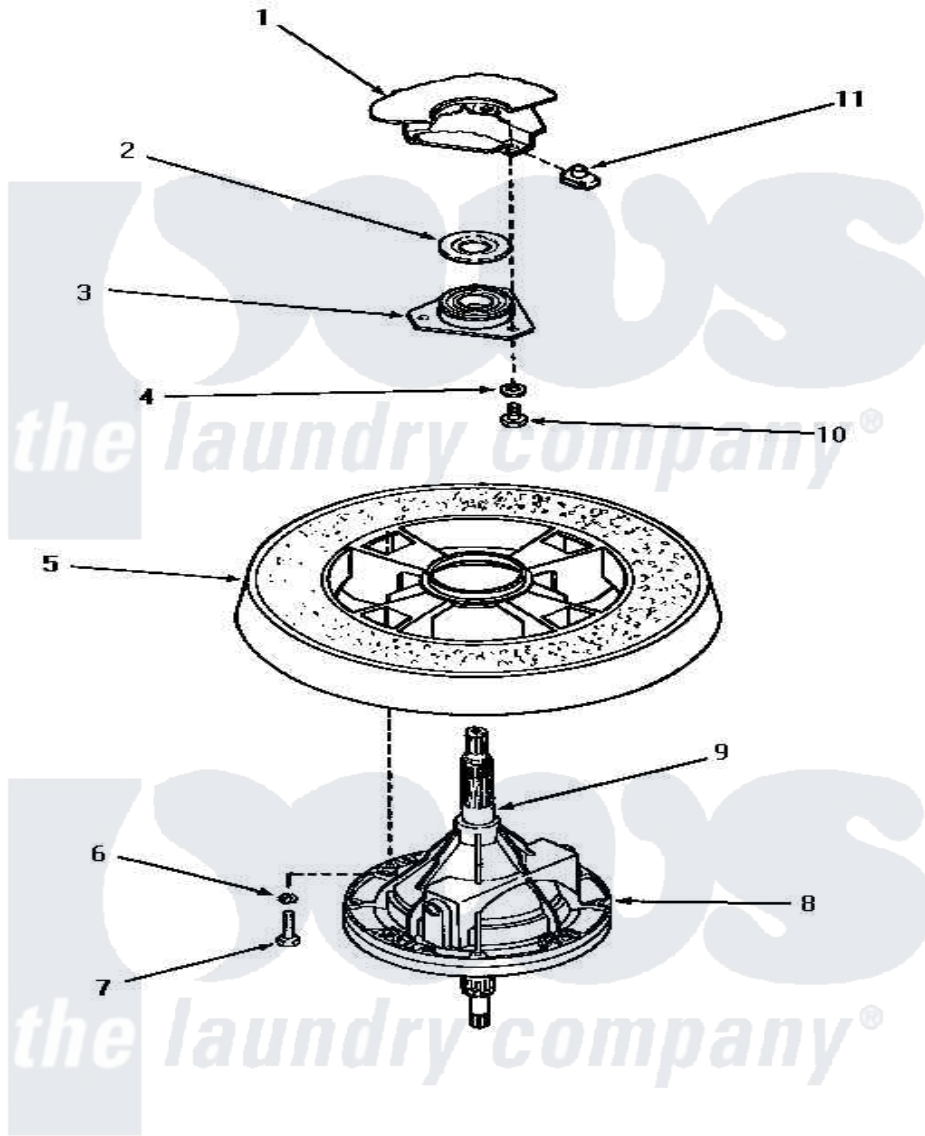

Amana AWM551 20 - TRANSMISSION ASSY & BALANCE RING

TRANSMISSION ASSEMBLY AND BALANCE RING

Amana [Residential Amana AWM551 Washer Parts](#) Parts Diagram 20 - TRANSMISSION ASSY & BALANCE RING
 Click on the part number to view part

Item	Original Part Number	Replaced By	Status	Part Description
1	Y00000000		Not Available	SEE NOTE OUTER TUB
2	27187			Flinger
3	27182	40004201P		Main Bearing Assembly
4	04366			Lockwasher, 5/16intshkp
5	27143		Not Available	BALANCE RING
6	02431			Lockwasher, 1/4 Ext Shk
7	27200		Not Available	CAP SCREW
8	33227	33227P		Assembly- Tran
9	27604P			Never-Seeze 1 Oz Tube
10	01355		Not Available	SCREW
11	27222			Nut, Retainer 5/16-18