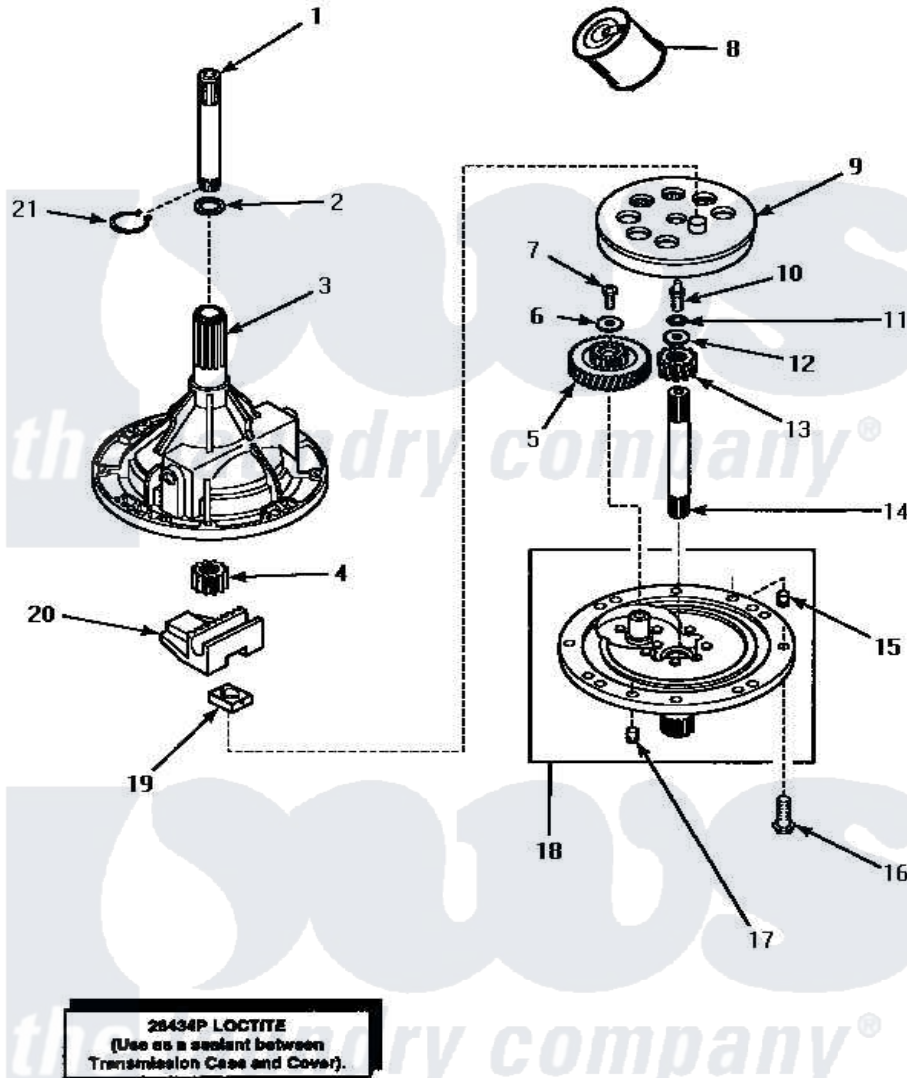

# Amana AWM572 01 - 34526 TRANSMISSION ASSY

## 34526 TRANSMISSION ASSEMBLY

Amana [Residential Amana AWM572 Washer Parts](#) Parts Diagram 01 - 34526 TRANSMISSION ASSY  
 Click on the part number to view part

Item	Original Part Number	Replaced By	Status	Part Description
1	<a href="#">Y36570</a>			Shaft, Output
2	<a href="#">35092</a>			Washer, 3628id X 1.00 X .056
3	33223		Not Available	ASSY,TRANSMISSION CASE
4	<a href="#">27003</a>			Pinion, Agitator
5	<a href="#">29161</a>			Gear, Reduction
6	29260		Not Available	WASHER
7	<a href="#">29273</a>			Screw, 1/4-20 X 3/8
8	<a href="#">27243P</a>			Oil, CW Transmission F-
9	<a href="#">26577</a>			Assembly, Gear And Stud
10	27030		Not Available	SCREW,1/4-20 SPECIAL
11	<a href="#">21456</a>			Lockwasher, 1/4 Intshkp
12	26509	<a href="#">40041501</a>		Washer
13	<a href="#">Y29160</a>			Pinion, Drive
14	<a href="#">34853</a>			Shaft, Input
15	<a href="#">27172</a>			Pin, Dowel
16	32814		Not Available	SCREW,1/4-20X7/8 SERRA

17	<a href="#">27172</a>		Pin, Dowel
18	34854	<a href="#">38290</a>	Assembly, Cover
19	<a href="#">26493</a>		Slide
20	<a href="#">Y31526</a>		Rack
21	<a href="#">27197</a>		Ring, Retaining
NI	Y34526	<a href="#">34526P</a>	Assembly, Transmission
"	28434P		Not Available LOCTITE