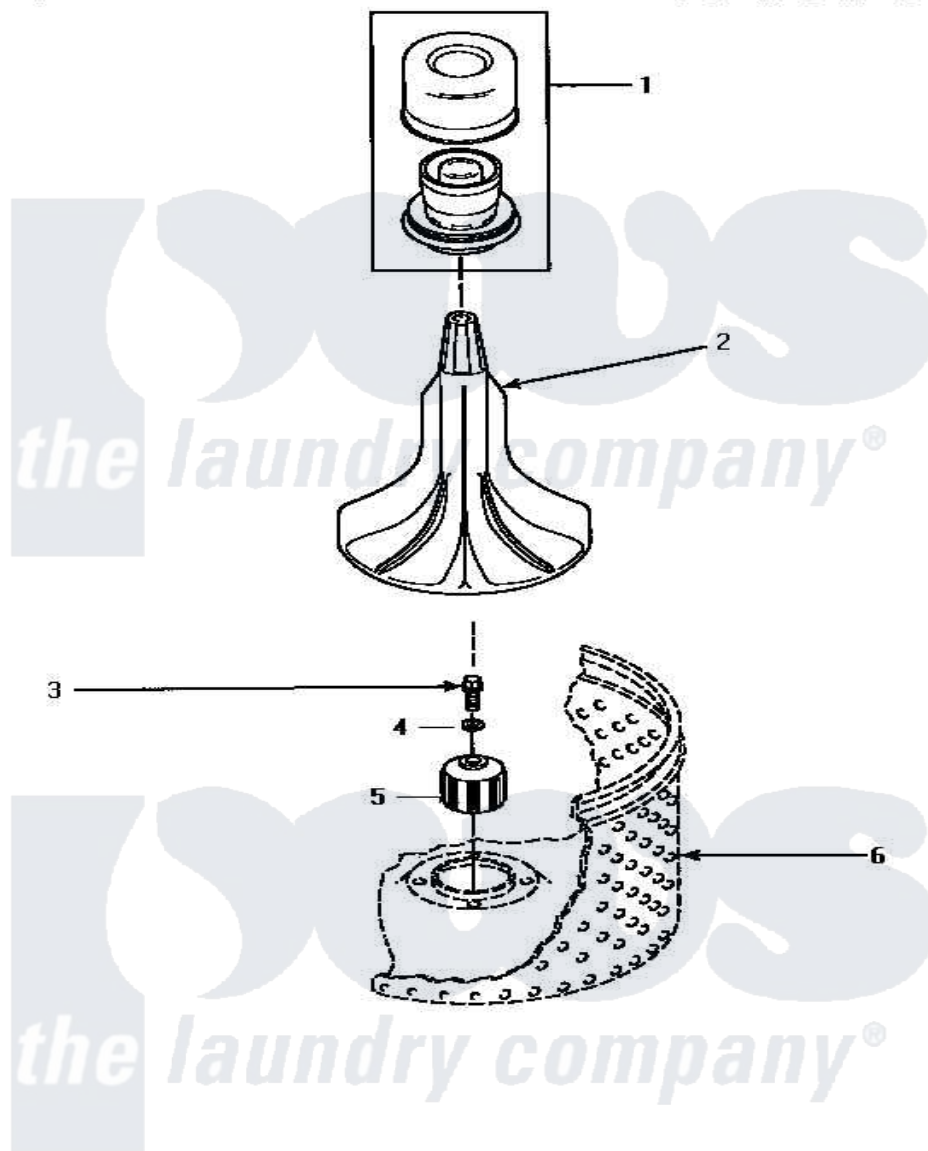

Amana AWM572 02 - AGITATOR & DRIVE BELL

AGITATOR AND DRIVE BELL

Amana [Residential Amana AWM572 Washer Parts](#) Parts Diagram 02 - AGITATOR & DRIVE BELL

[Click on the part number to view part](#)

Item	Original Part Number	Replaced By	Status	Part Description
1	33510			Assembly, Dispenser-Fabric
2	33514	40000501W		Agitator, Flex Vane
3	34288	40065102		Screw, Shoulder 1/4
4	36472			O-Ring
5	34504P	R9900189		Kit, Drive Bell And Seal
6	Y00000000		Not Available	SEE NOTE WASHTUB