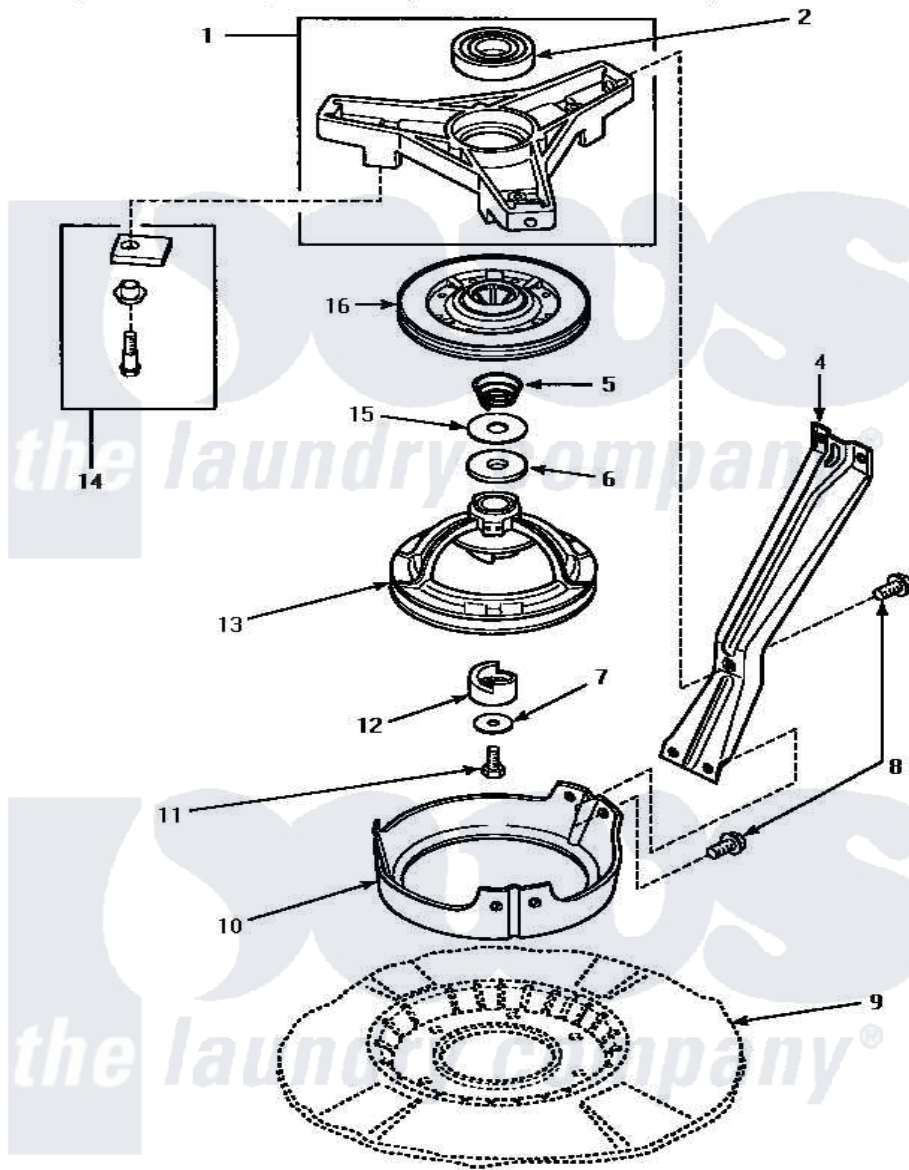

# Amana AWM572 03 - BRG HSG/BRAKE/PULLEY & PIVOT DOME

## BEARING HOUSING, BRAKE, PULLEY AND PIVOT DOME

Amana Residential Amana AWM572 Washer Parts Parts Diagram 03 - BRG HSG/BRAKE/PULLEY & PIVOT DOME

Click on the part number to view part

Item	Original Part Number	Replaced By	Status	Part Description
1	<a href="#">35746</a>			Assembly, Bearing Housing-L
2	28944R	<a href="#">40004001</a>		Bearing, Main
4	34471		Not Available	LEG,SUPPORT
5	<a href="#">33435</a>			Spring, Conical
6	27015	<a href="#">40063201</a>		Washer, Flat
7	26509	<a href="#">40041501</a>		Washer
8	35369	<a href="#">40128701</a>		Screw, 5/16-18 X .50
9	Y00000000		Not Available	SEE NOTE BASE ASSEMBLY
10	<a href="#">34470</a>			Dome, Pivot
11	27220	<a href="#">40063401</a>		Screw, 1/4-20 x 5/8 Hex
12	<a href="#">27018</a>			Helix
13	<a href="#">34921</a>			Assembly, Pulley-Spin And Agitate
14	548P3	<a href="#">R9900543</a>		Pad-Brake
15	35535	<a href="#">40065701</a>		Washer, 2 Odx.63 ID
16	31961P	<a href="#">R9900474</a>		Brake Assembly