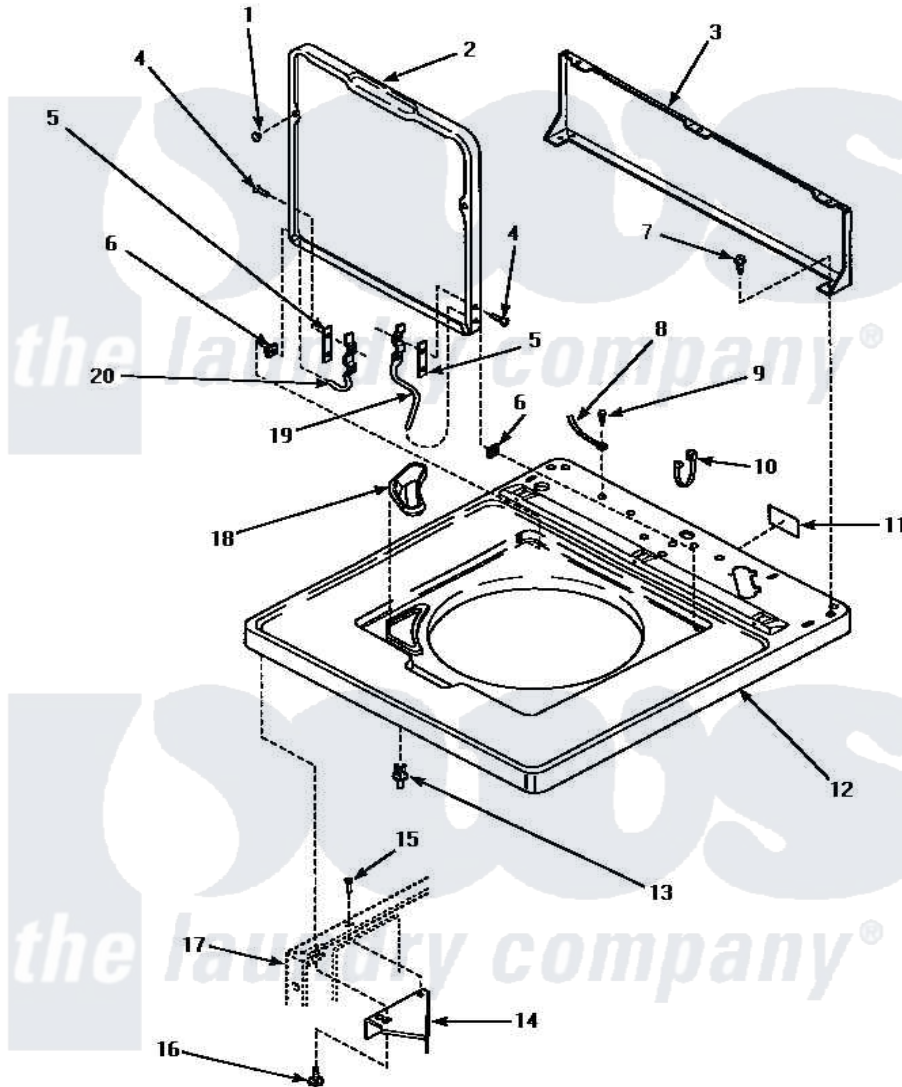

Amana AWM572 04 - CAB TOP/LOADING DR & CTRL HOOD REAR PAN

*ADD SUFFIX LETTER TO PART NUMBER TO DESIGNATE COLOR.
 H Harvest Gold L Almond W White

CABINET TOP, LOADING DOOR AND CONTROL HOOD REAR PANEL

Amana [Residential Amana AWM572 Washer Parts](#) Parts Diagram 04 - CAB TOP/LOADING DR & CTRL HOOD REAR PAN

Click on the part number to view part

Item	Original Part Number	Replaced By	Status	Part Description
1	21685	40038001		Bumper
2	33541WP			Lid, W/Instructions
"	33541LP			Lid, W/Instructions
"	33541HP		Not Available	LID,W/INSTRUCTIONS
3	34903		Not Available	PANEL, BACK HOOD (USE 37782)
4	34337	W10119828		Screw, Lid Hinge Mounting
5	34338			Gasket, Hinge
6	33446	40008201		Bushing, Hinge
7	23962	W10116760		Screw
8	Y00000000		Not Available	SEE NOTE GROUND WIRE, GREEN
9	52909			Screw, 10B-16 X 1/2 HeX
10	21903	211881		Grommet, Cord Part Not Used-Gas Models Only
11	24903		Not Available	STICKER,DISCONNECT POW