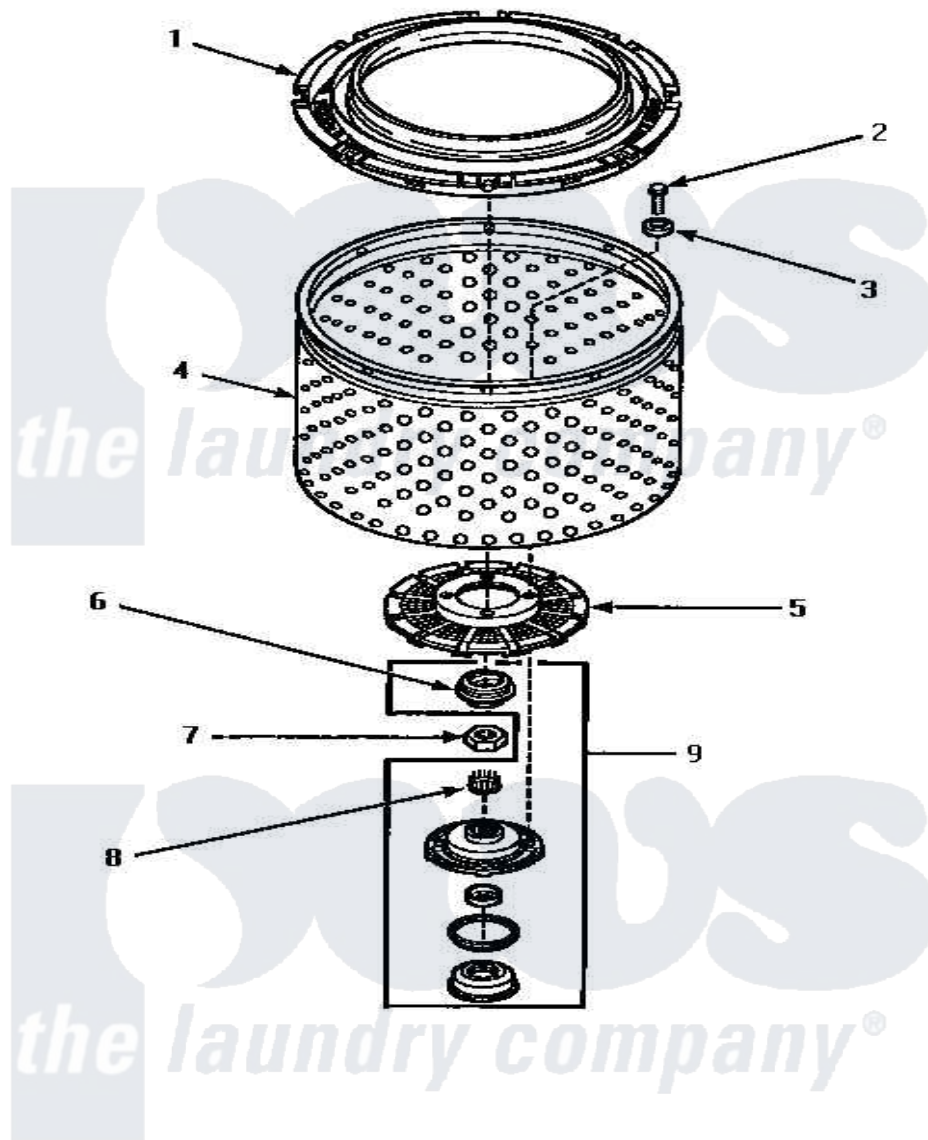

# Amana AWM572 05 - CLOTHES GUARD/WASHTUB/LINT FILTER & HUB

## CLOTHES GUARD, WASHTUB, LINT FILTER AND HUB

Amana [Residential Amana AWM572 Washer Parts Diagram 05 - CLOTHES GUARD/WASHTUB/LINT FILTER & HUB](#)

[Click on the part number to view part](#)

Item	Original Part Number	Replaced By	Status	Part Description
1	<a href="#">35035</a>			Guard, Clothes
2	27202	<a href="#">W10116787</a>		Screw
3	<a href="#">28094</a>			Gasket
4	33503P	<a href="#">39240P</a>		Wash Tub
5	32998	<a href="#">39371</a>		Filter Lin
6	34184	<a href="#">R9900189</a>		Kit, Drive Bell And Seal
7	Y29220	<a href="#">40016301</a>		Nut, Lock
8	29728	<a href="#">40008301</a>		Insert, Spline
9	495P3	<a href="#">R9900552</a>		Hub And Seal