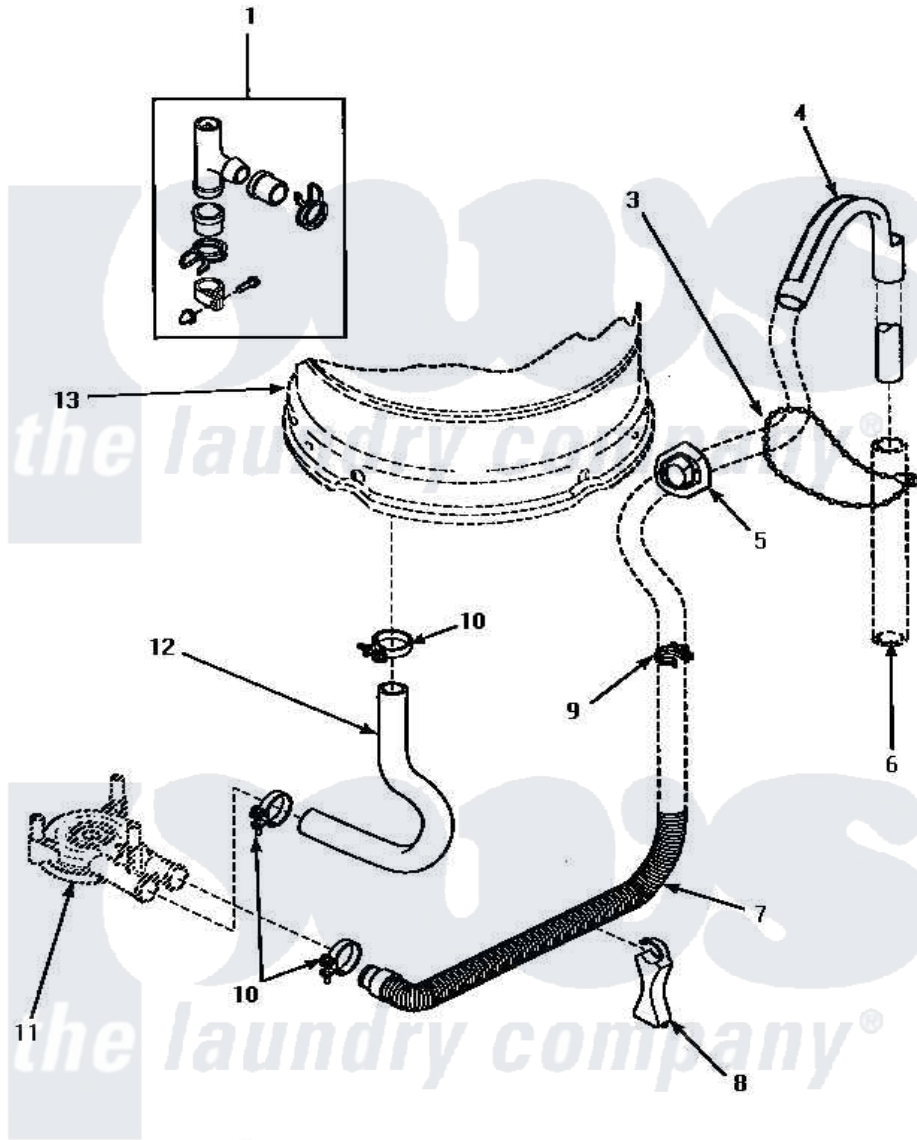

Amana AWM572 06 - DRAIN HOSE & SIPHON BREAK

DRAIN HOSE AND SIPHON BREAK

Amana [Residential Amana AWM572 Washer Parts](#) Parts Diagram 06 - DRAIN HOSE & SIPHON BREAK
 Click on the part number to view part

Item	Original Part Number	Replaced By	Status	Part Description
1	562P3	76660		Break-Sphn
3	33489	8539404		Tie-Wire
4	33615	22003814		Retainer, Drain Hose
5	32219			Relief, Strain
6	Y00000000		Not Available	SEE NOTE STANDPIPE
7	34502	40053901		Hose, Drain
8	35487			Support, Hose
9	36014			Clip, Retainer-Hose
10	35384	285655		Clamp, Hose
11	Y00000000		Not Available	SEE NOTE PUMP ASSEMBLY
12	35753			Hose, Tub To Pump-Ddp
13	Y00000000		Not Available	SEE NOTE OUTER TUB
NI	406P3	451P3		Kit Drain Extension