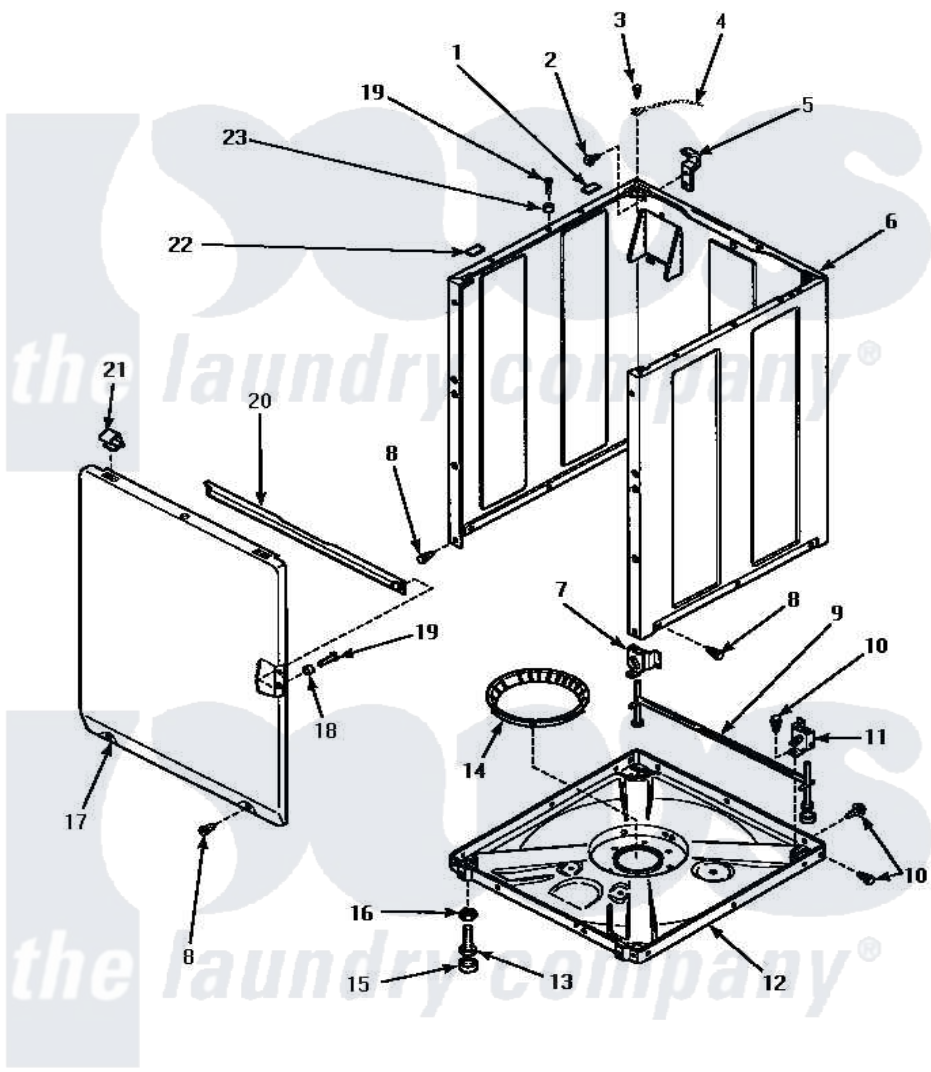

# Amana AWM572 07 - FRONT PANEL, BASE & CABINET ASSY

ADD SUFFIX LETTER TO PART NUMBER TO DESIGNATE COLOR.  
 H Harvest Gold L Almond W White

## FRONT PANEL, BASE AND CABINET ASSEMBLY

Amana Residential Amana AWM572 Washer Parts Parts Diagram 07 - FRONT PANEL, BASE & CABINET ASSY  
 Click on the part number to view part

Item	Original Part Number	Replaced By	Status	Part Description
1	<a href="#">36226</a>			Pad, Bumper .25
2	34499		Not Available	SCREW, No.10B X 1/4 TAP IN HX
3	56392		Not Available	SCREW,8-18 X 3/8 TAPPI
4	Y00000000		Not Available	SEE NOTE GROUND WIRE, GREEN
5	<a href="#">Y27103</a>			Hinge, Hold-Down Lug
6	34475WP	<a href="#">38612WP</a>		Kit-Service
"	34475LP	<a href="#">38612LP</a>		Kit Service Cabinet
"	34475HP		Not Available	KIT,SERVICE CABINET
7	<a href="#">36037</a>			Bracket, Sll-Left
8	27196	<a href="#">27001200</a>		Screw
9	<a href="#">34443</a>			Assembly, Leg And Stabilier
10	35148		Not Available	SCREW,1/4-14 X 3/8 HX HD
11	36036		Not Available	BRACKET,SLL-RIGHT
12	<a href="#">34434P</a>			Assembly Nut/Leg Base
13	Y34319	<a href="#">22003428</a>		Leg, Adjustable

14	36108		Not Available	SNUBBER PAD & ISOLATOR
15	34318	<a href="#">40016001</a>		Foot, Rubber
16	Y21899	<a href="#">40038101</a>		Nut, Leg
17	34656HP		Not Available	ASSY,FRONT PANEL
"	<a href="#">34656WP</a>			Assembly, Front Panel
"	<a href="#">34656LP</a>			Assembly, Front Panel
18	<a href="#">28102</a>			Locator, Panel
19	32671	<a href="#">Y014874</a>		Screw, Idler Arm And Sleeve
20	Y35097		Not Available	BRACE, FRT PNL
21	<a href="#">35865</a>			Clip, Hold-Down Front Panel
22	<a href="#">Y56128</a>			Pad, Bumper
23	56079	<a href="#">505187</a>		Locator, Panel