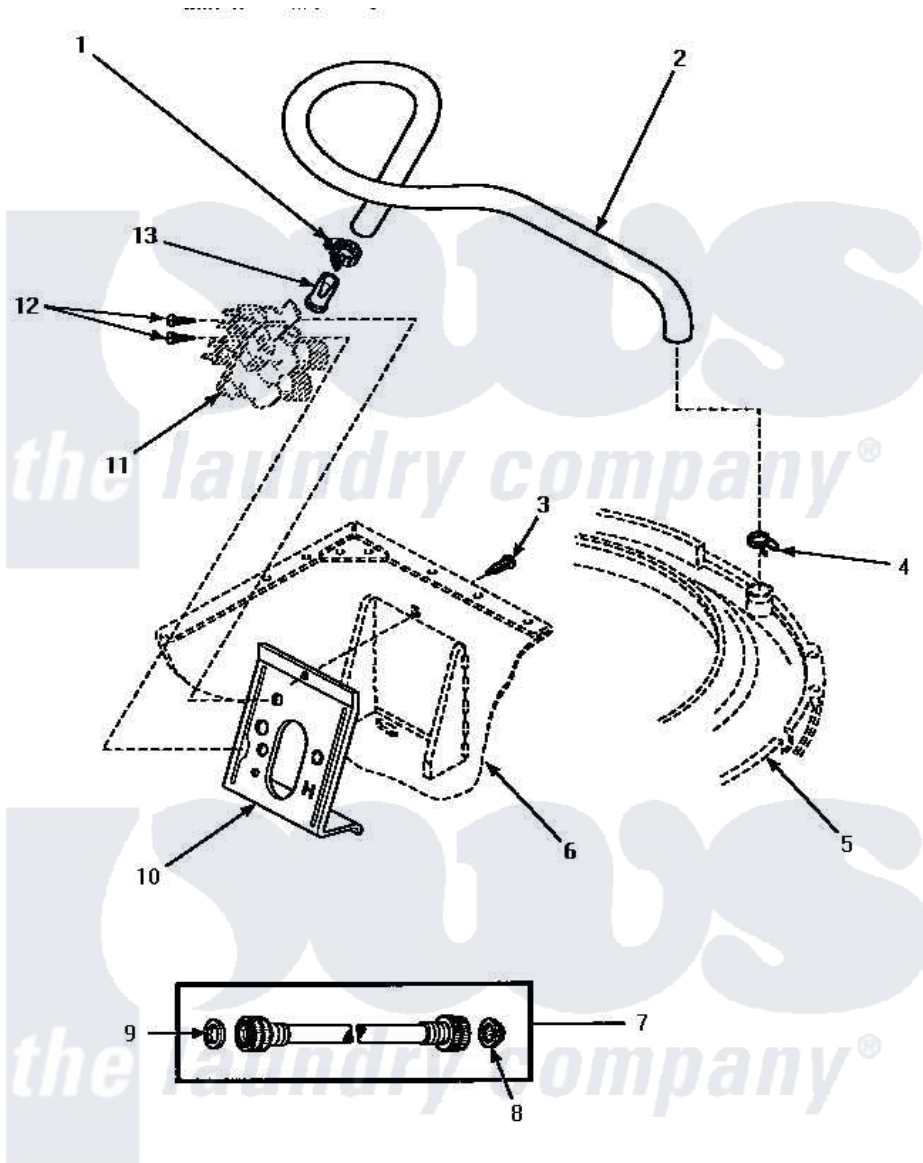

Amana AWM572 09 - INLET/FILL HOSE & MIXING VLV MTG BRKT

INLET HOSE, FILL HOSE AND MIXING VALVE MOUNTING BRACKET

Amana [Residential Amana AWM572 Washer Parts](#) Parts Diagram 09 - INLET/FILL HOSE & MIXING VLV MTG BRKT
 Click on the part number to view part

Item	Original Part Number	Replaced By	Status	Part Description
1	27643	596669		Clamp, Manifold
2	35874	38155		Hose, Mix Valve To TU
3	33562	27001200		Screw
4	29210			Hose Clamp
5	Y00000000		Not Available	SEE NOTE OUTER TUB COVER
6	Y00000000		Not Available	SEE NOTE CABINET
7	28330P	202860		Inlet Hose Assembly
8	28605	22002960		Strainer, Washer Inlet
9	20290	Y013783		Washer, Inlet Hose
10	34972	39407		Bracket, Valve
11	Y00000000		Not Available	SEE NOTE MIXING VALVE ASSEMBLY
12	56392		Not Available	SCREW,8-18 X 3/8 TAPPI
13	34500	22001900		Preventer, Back Flow