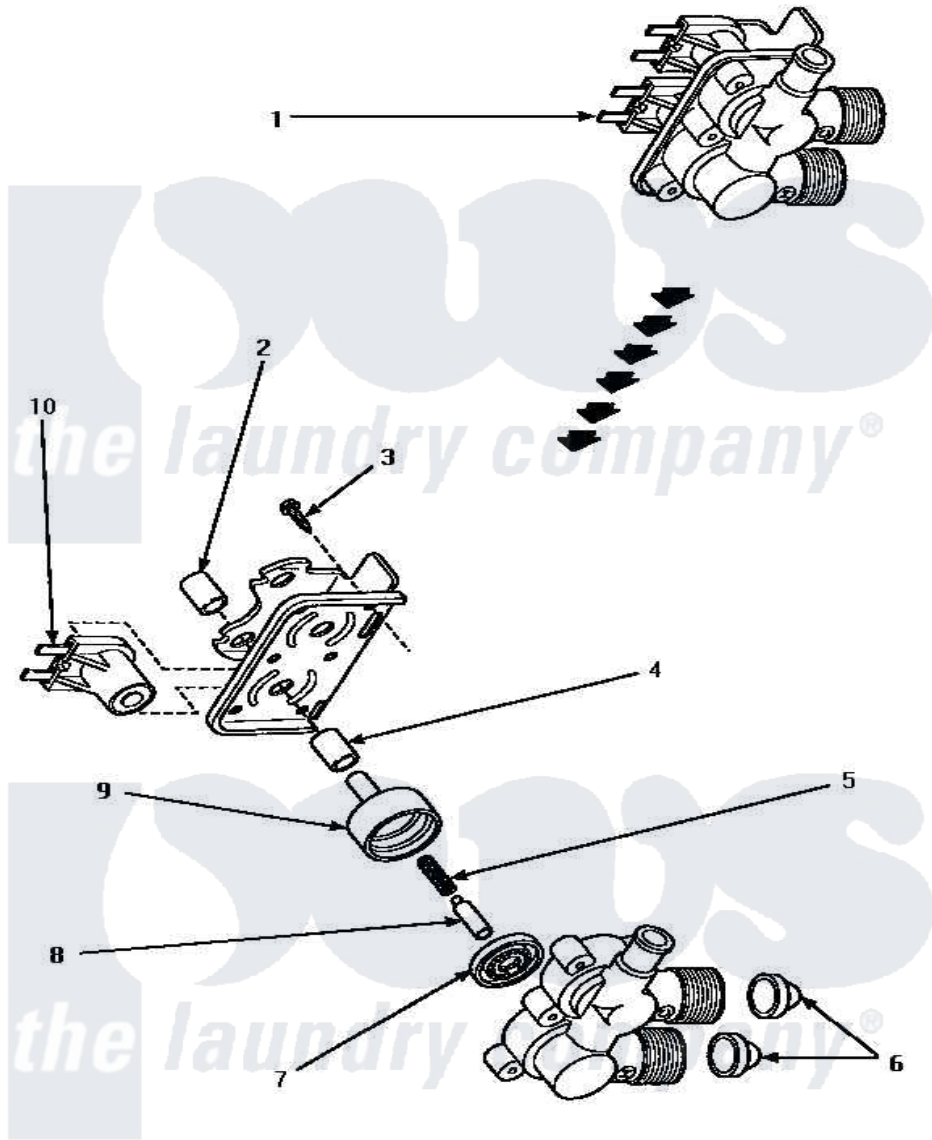

Amana AWM572 10 - MIXING VALVE ASSY

MIXING VALVE ASSEMBLY

Amana [Residential Amana AWM572 Washer Parts](#) Parts Diagram 10 - MIXING VALVE ASSY

[Click on the part number to view part](#)

Item	Original Part Number	Replaced By	Status	Part Description
1	34963	34963P		Valve Mixing Package
2	24128		Not Available	SLEEVE, LONG
3	25817C		Not Available	SCREW
4	24129		Not Available	SLEEVE, SHORT
5	23224E		Not Available	SPRING
6	24122	22002960		Strainer, Washer Inlet
7	24134		Not Available	DIAPHRAGM
8	24132		Not Available	ARMATURE
9	24130			Guide, Armature
10	33930A	33930		Valve, Mixing