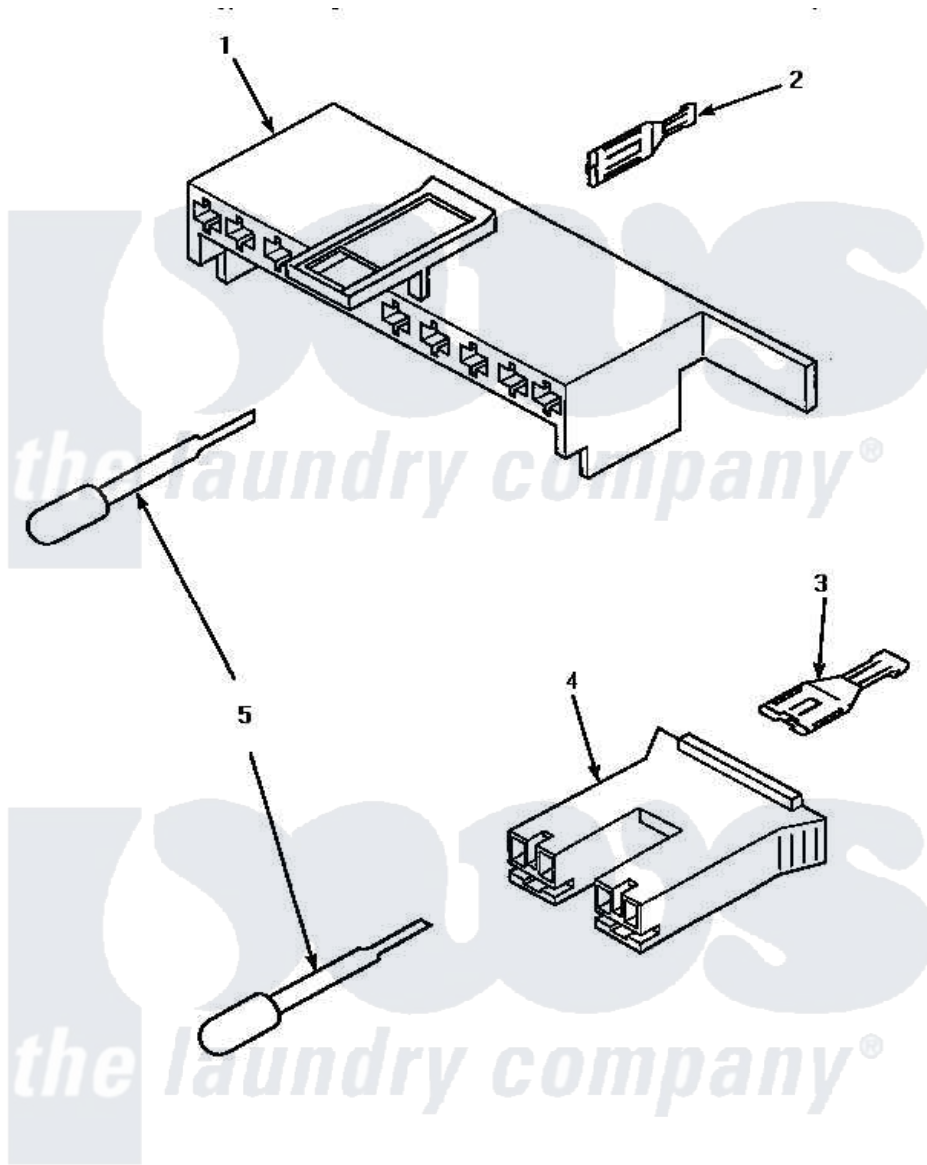

Amana AWM572 11 - MIXING VALVE, MOTOR CONN BLOCKS & TERM

MIXING VALVE AND MOTOR CONNECTION BLOCKS, TERMINALS AND TERMINAL EXTRACTOR TOOL

Amana [Residential Amana AWM572 Washer Parts](#) Parts Diagram 11 - MIXING VALVE, MOTOR CONN BLOCKS & TERM

[Click on the part number to view part](#)

Item	Original Part Number	Replaced By	Status	Part Description
1	34677			10 Circuit Plug
2	Y00188			Molex Terminal
3	Y00121		Not Available	SPADE TERMINAL(12 GAUGE) (1/4 INCH-(2) 18 GAUGE WIRES O
4	34676			Plug
"	34675		Not Available	PLUG
5	283P4			Terminal Extractor Tool