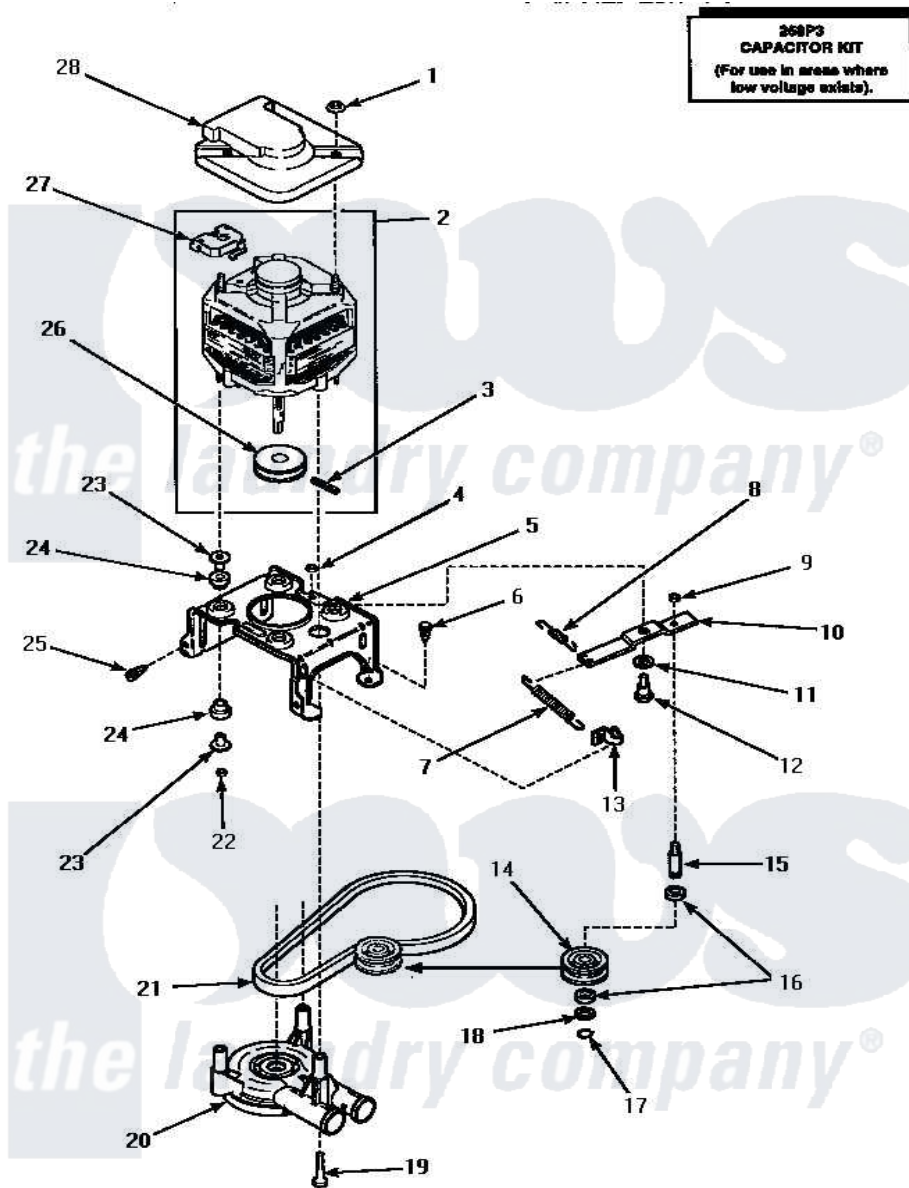

Amana AWM572 12 - MOTOR, MTG BRKT, BELT, PUMP & IDLER ASSY

MOTOR, MOUNTING BRACKET, BELT, PUMP AND IDLER ASSEMBLY

Amana [Residential Amana AWM572 Washer Parts](#) Parts Diagram 12 - MOTOR, MTG BRKT, BELT, PUMP & IDLER ASSY

[Click on the part number to view part](#)

Item	Original Part Number	Replaced By	Status	Part Description
1	35139		Not Available	PALNUT
2	34571	27001215		Motor W/Pulley
3	23750			Pin, Roll
4	52566	27001225		Nut, Jam Mid Lock 1/4-20
5	34890		Not Available	BRACKET,MOTOR MOUNT
6	Y31645	27001200		Screw
7	33110	37366		Spring, Idler
8	30620		Not Available	SPRING,IDLER LEVER HEL
9	28803	2221070		Clamp, Nylon
10	31054	40041002		Lever, Idler
11	81392	40054701		Washer
12	27229	40038901		Screw, 1/4-20
13	28849			Clip, Spring
14	28800		Not Available	WHEEL,IDLER
15	28802			Shaft, Idler
16	Y29443			Washer, Felt

17	23748		Ring, Retaining
18	52549		Washer, 501 ID X3/4 Odx
19	Y34565	40063701	Screw, 10-16 x 1.75
20	35742P	27001233	Pump
21	28808		Belt, Agitate And Spin
22	35423	3400029	Nut, Adapter Plate
23	34791		Post, Mount-Motor
24	34788		Mount, Motor
25	Y31645	27001200	Screw
26	27171	Not Available	PULLEY, MOTOR
27	35632	Not Available	SWITCH, MOTOR
28	34754	40112301	Shield, Motor
NI	258P3	Not Available	KIT,CAPACITOR