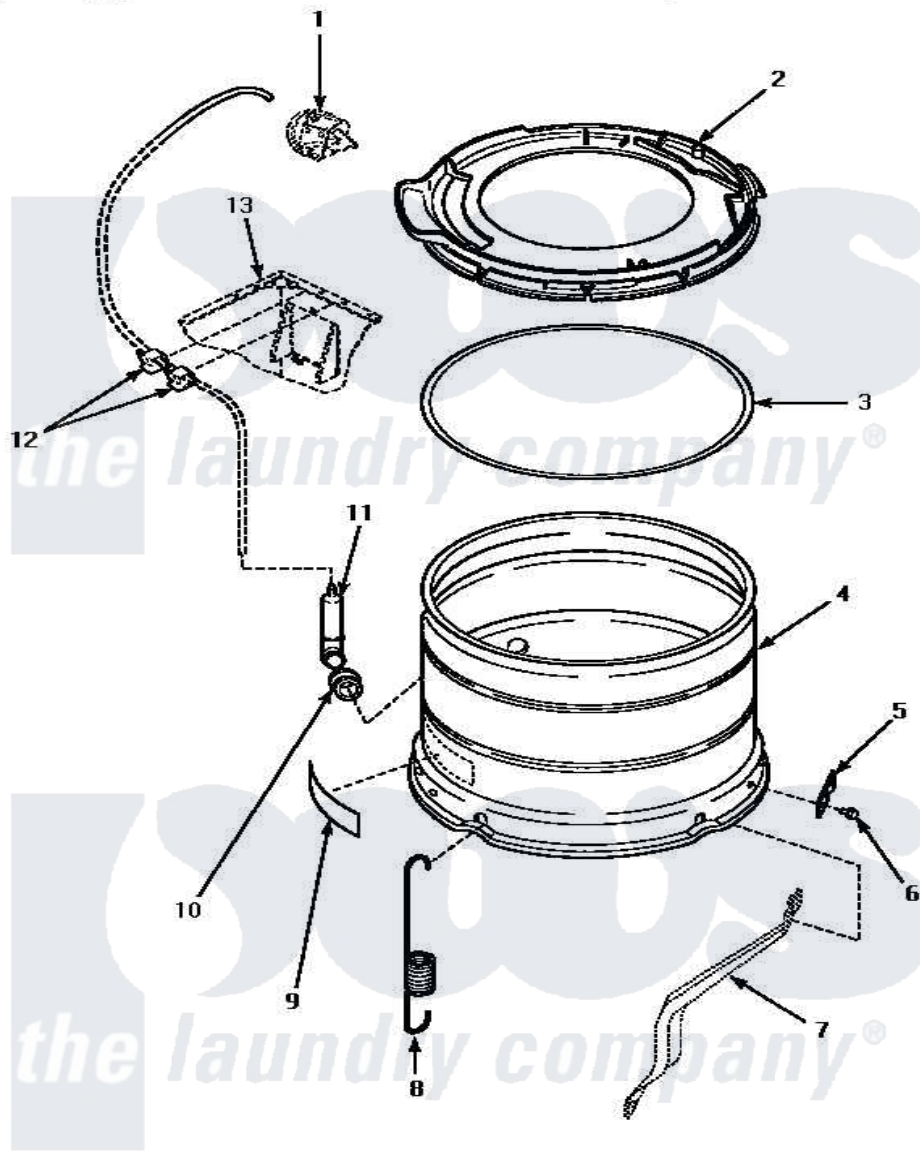

Amana AWM572 13 - OUTER TUB, COVER & PRESSURE HOSE

OUTER TUB, COVER AND PRESSURE HOSE

Amana [Residential Amana AWM572 Washer Parts](#) Parts Diagram 13 - OUTER TUB, COVER & PRESSURE HOSE

[Click on the part number to view part](#)

Item	Original Part Number	Replaced By	Status	Part Description
1	Y00000000		Not Available	SEE NOTE PRESSURE SWITCH
2	36025	36025P		Assembly, Tub Cover and Gasket
3	32857			Gasket, Tub Cover Small
4	34438P			Assembly, Outer Tub
5	27926			Plate, Leg .063
6	35369	40128701		Screw, 5/16-18 X .50
7	Y00000000		Not Available	SEE NOTE SUPPORT LEG
8	35948			Spring, Leg-Large Tub
9	500049		Not Available	STICKER
10	29175	40037801		Grommet
11	30907	40008501		Assembly, Pressure Bulb
12	21036			Clip, Cable
13	Y00000000		Not Available	SEE NOTE CABINET