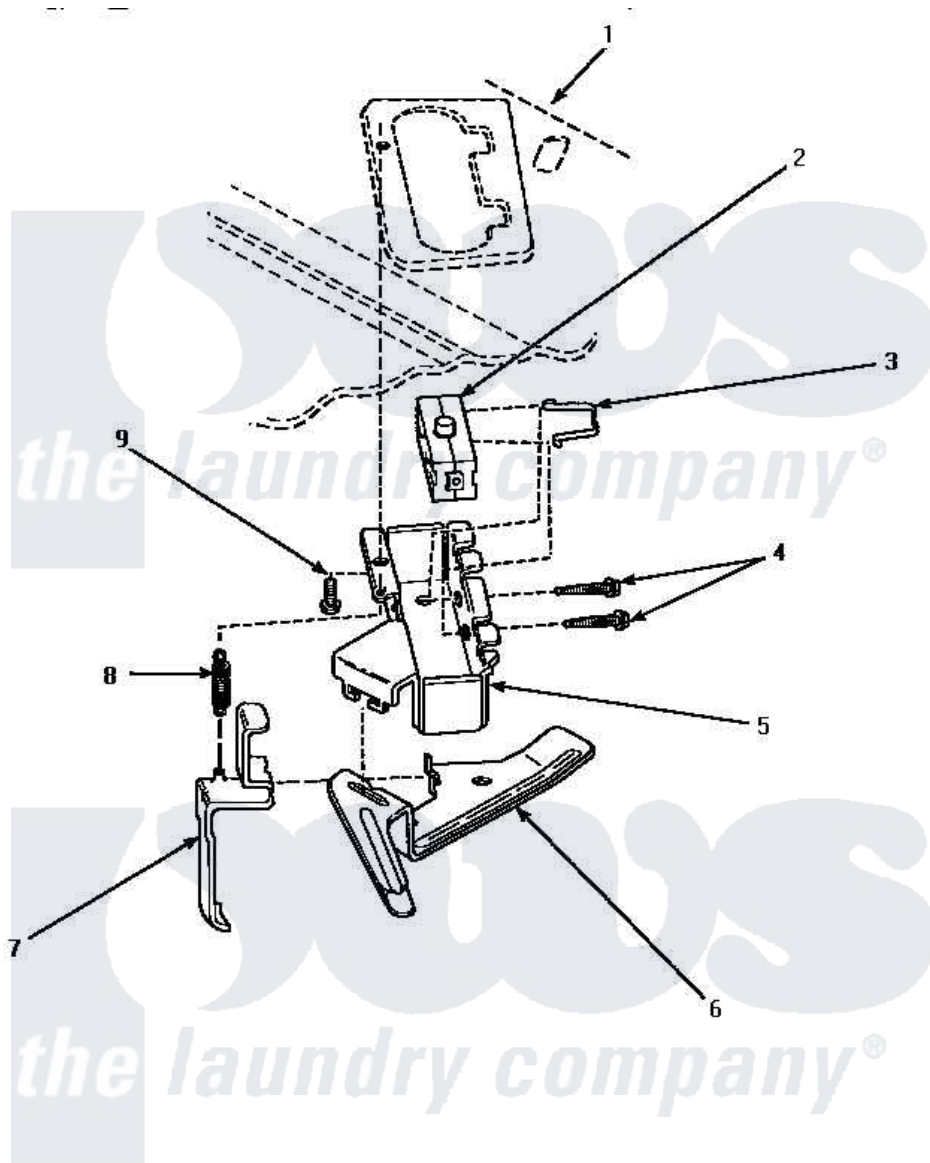

Amana AWM572 14 - OUT-OF-BALANCE SWITCH

OUT-OF-BALANCE SWITCH

Amana [Residential Amana AWM572 Washer Parts](#) Parts Diagram 14 - OUT-OF-BALANCE SWITCH

[Click on the part number to view part](#)

Item	Original Part Number	Replaced By	Status	Part Description
1	Y00000000		Not Available	SEE NOTE CABINET TOP
2	33445	27001095		Switch, Lid
3	33433		Not Available	CLIP,HOLDER-SWITCH
4	36510			Screw
5	34679P		Not Available	SWITCH HOLDER
6	33441			Arm, Actuator
7	33442			Lever, Unbalanced Load
8	33443			Spring
9	23962	W10116760		Screw