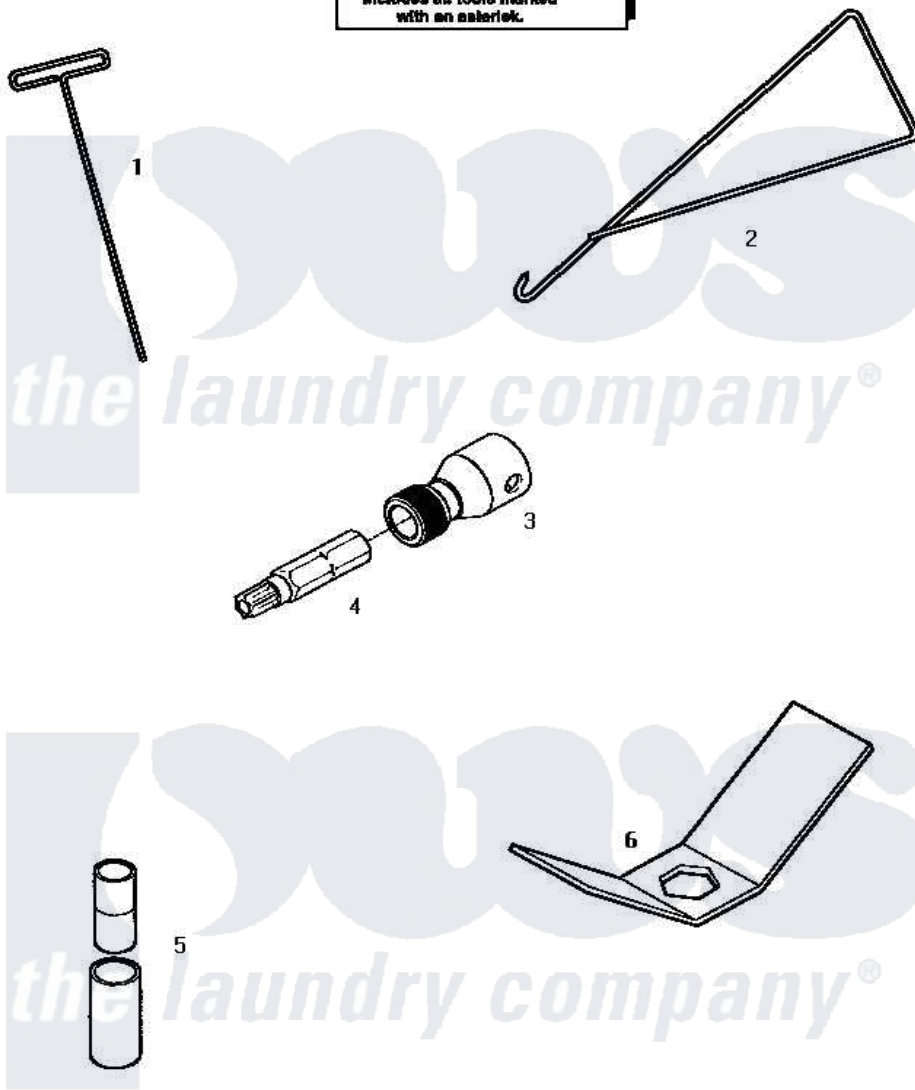

# Amana AWM572 16 - SPECIAL TOOLS

**555P3 TOOL KIT**  
Includes all tools marked with an asterisk.

## SPECIAL TOOLS

Amana [Residential Amana AWM572 Washer Parts](#) Parts Diagram 16 - SPECIAL TOOLS  
Click on the part number to view part

Item	Original Part Number	Replaced By	Status	Part Description
1	291P4		Not Available	WRENCH, T - ALLEN
2	289P4	<a href="#">321P4</a>		Hook, Spring
3	<a href="#">24161</a>			Torx Bit Holder
4	<a href="#">282P4</a>			T25 Tamper Resistant Bit
5	<a href="#">242P4</a>			Installer, Spring
6	237P4	<a href="#">306P4</a>		Hex Wrench
NI	555P3	<a href="#">725P3</a>		Kit