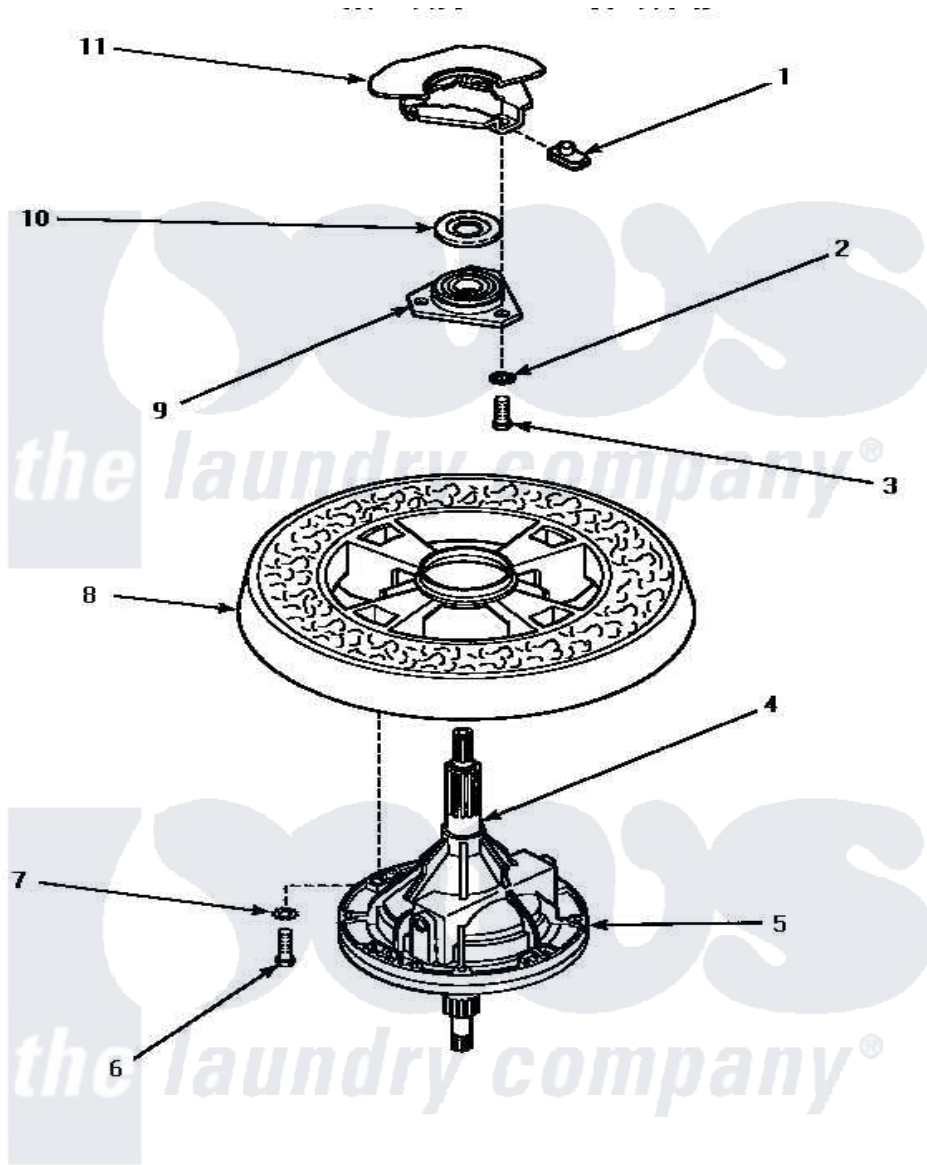

Amana AWM572 18 - TRANSMISSION ASSY & BALANCE RING

TRANSMISSION ASSEMBLY AND BALANCE RING

Amana [Residential Amana AWM572 Washer Parts](#) Parts Diagram 18 - TRANSMISSION ASSY & BALANCE RING

[Click on the part number to view part](#)

Item	Original Part Number	Replaced By	Status	Part Description
1	27222			Nut, Retainer 5/16-18
2	04366			Lockwasher, 5/16intshkp
3	01355		Not Available	SCREW
4	27604P			Never-Seeze 1 Oz Tube
5	Y34526	34526P		Assembly, Transmission
6	27200		Not Available	CAP SCREW
7	02431			Lockwasher, 1/4 Ext Shk
8	34731		Not Available	ASSY,BALANCE RING-COMPL
9	27182	40004201P		Main Bearing Assembly
10	27187			Flinger
11	Y00000000		Not Available	SEE NOTE OUTER TUB